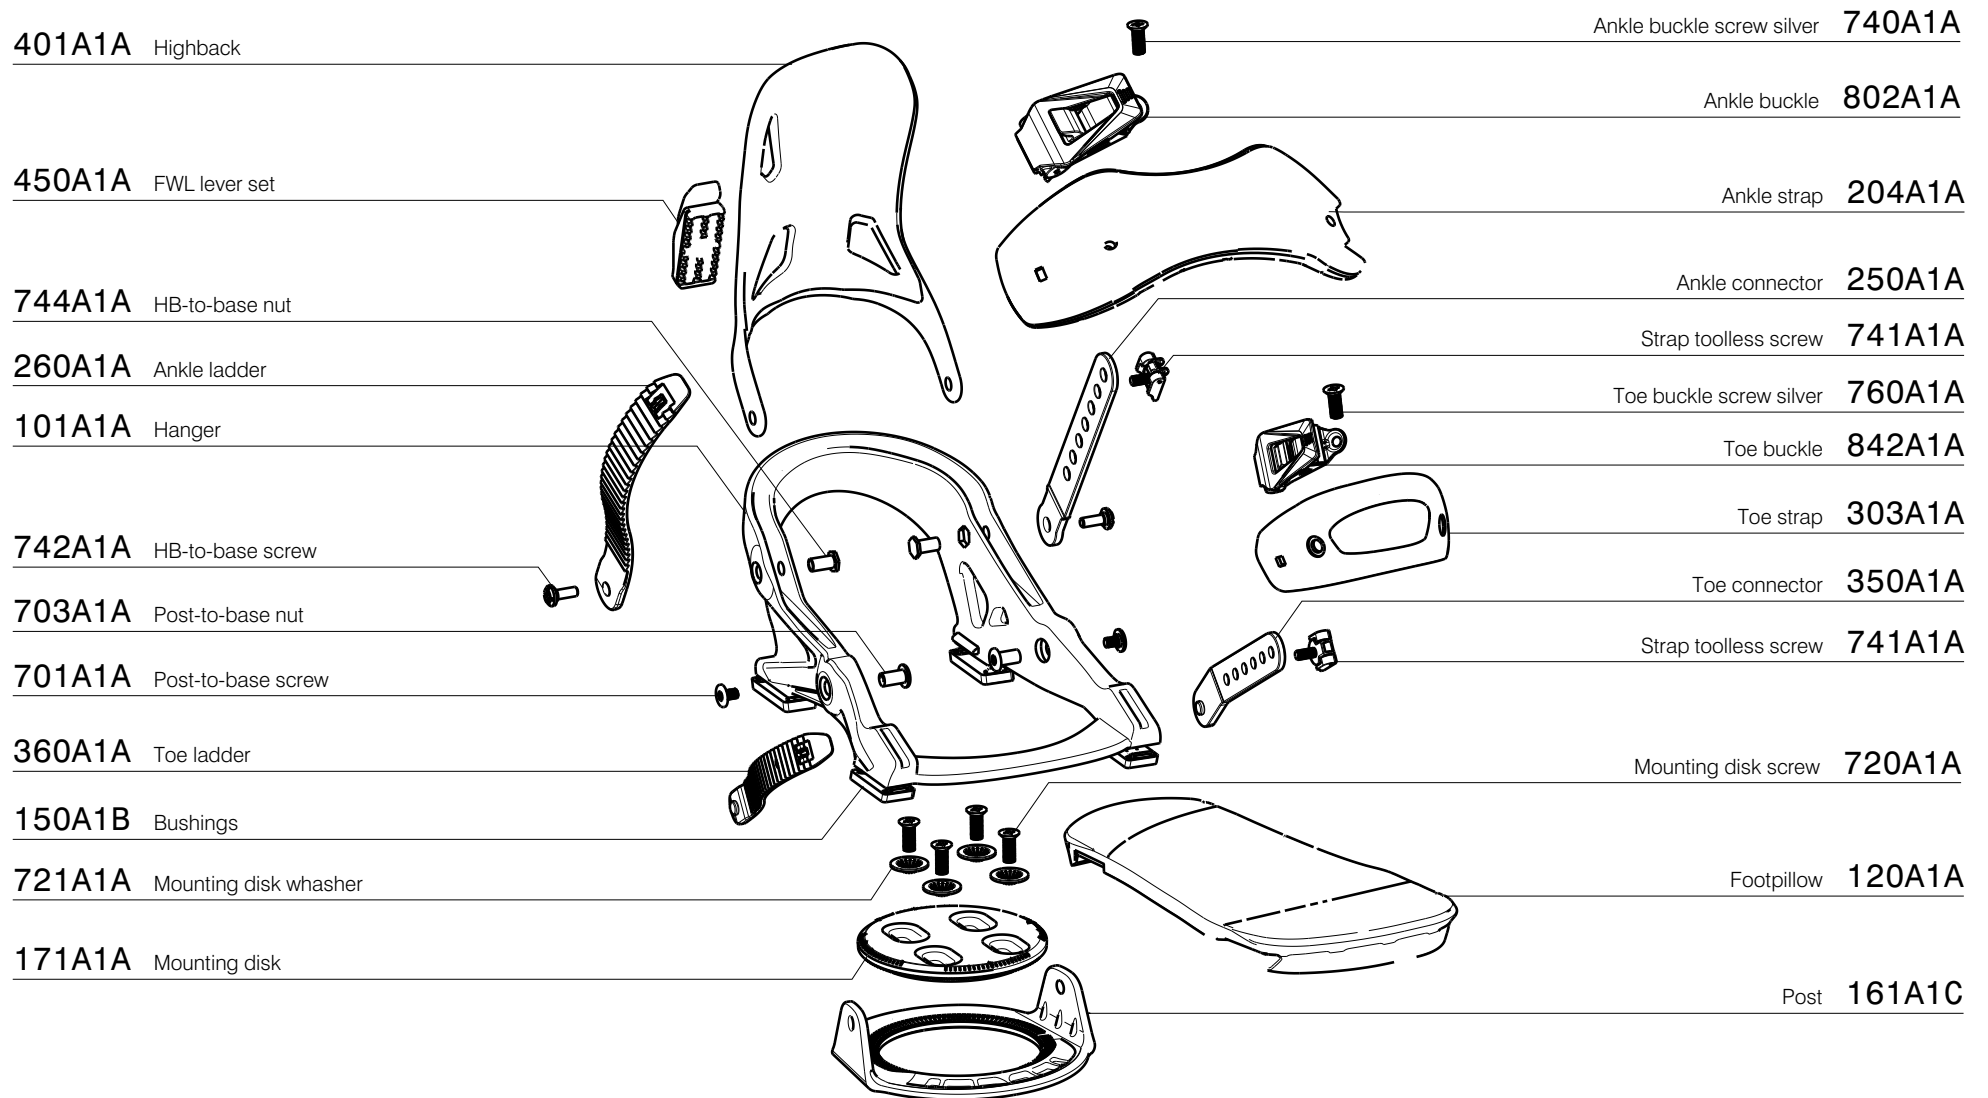

360A1A Toe ladder

150A1B Bushings

721A1A Mounting disk washer

171A1B Mounting disk

Ankle buckle screw silver 740A1A

Ankle buckle 802A1A

Ankle strap 203A1A

Ankle connector 250A1A

Strap toolless screw 741A1A

Toe buckle screw silver 760A1A

Toe buckle 842A1A

Toe strap 303A1A

Toe connector 350A1A

Strap toolless screw 741A1A

Mounting disk screw 720A1A

Footpillow 120A1A

Post 161A1C

401A1A Highback

450A1A FWL lever set

744A1A HB-to-base nut

260A1A Ankle ladder

101A1A Hanger

742A1A HB-to-base screw

703A1A Post-to-base nut