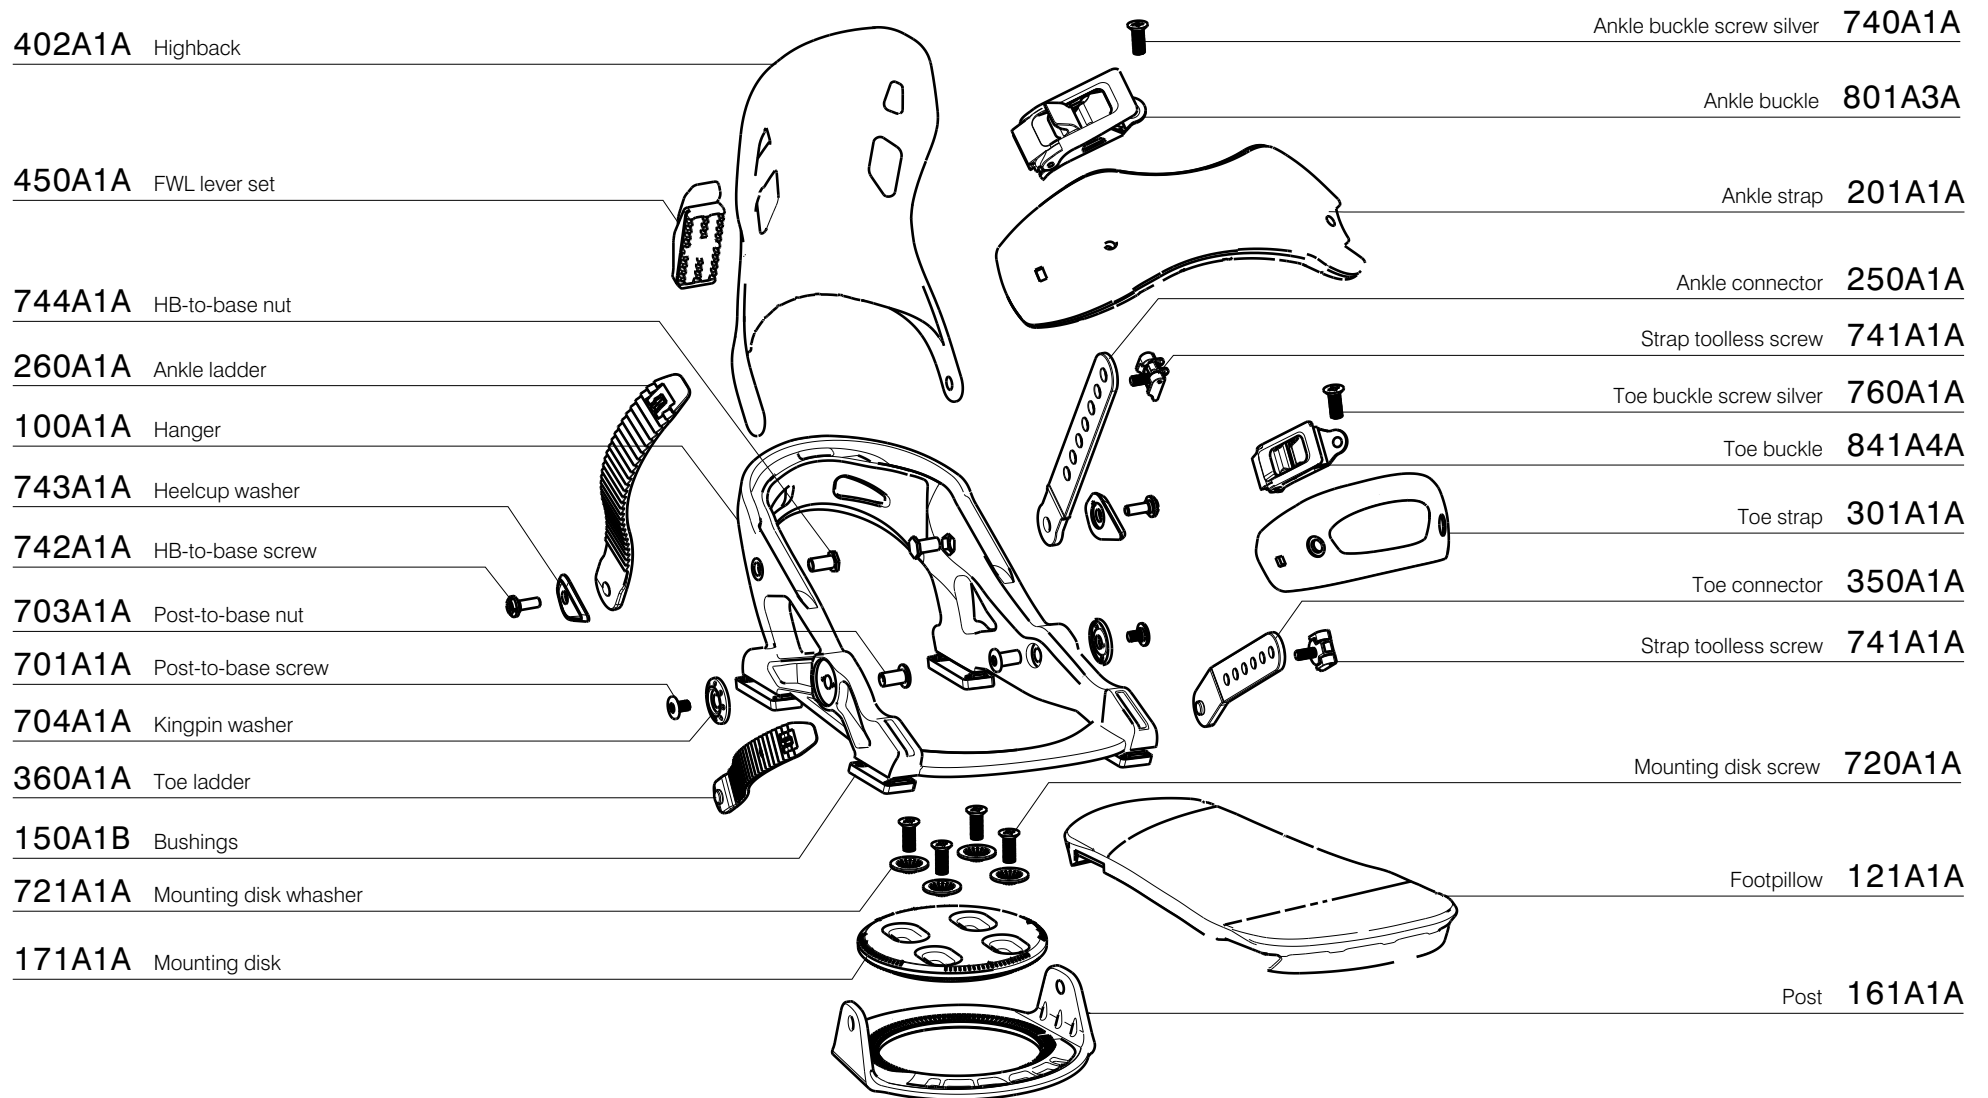

402A1A Highback

450A1A FWL lever set

744A1A HB-to-base nut

260A1A Ankle ladder

100A1A Hanger

743A1A Heelcup washer

742A1A HB-to-base screw

703A1A Post-to-base nut

701A1A Post-to-base screw

704A1A Kingpin washer

360A1A Toe ladder

150A1B Bushings

721A1A Mounting disk washer

171A1A Mounting disk

Ankle buckle screw silver 740A1A

Ankle buckle 801A3A

Ankle strap 201A1A

Ankle connector 250A1A

Strap toolless screw 741A1A

Toe buckle screw silver 760A1A

Toe buckle 841A4A

Toe strap 301A1A

Toe connector 350A1A

Strap toolless screw 741A1A

Mounting disk screw 720A1A

Footpillow 121A1A

Post 161A1A