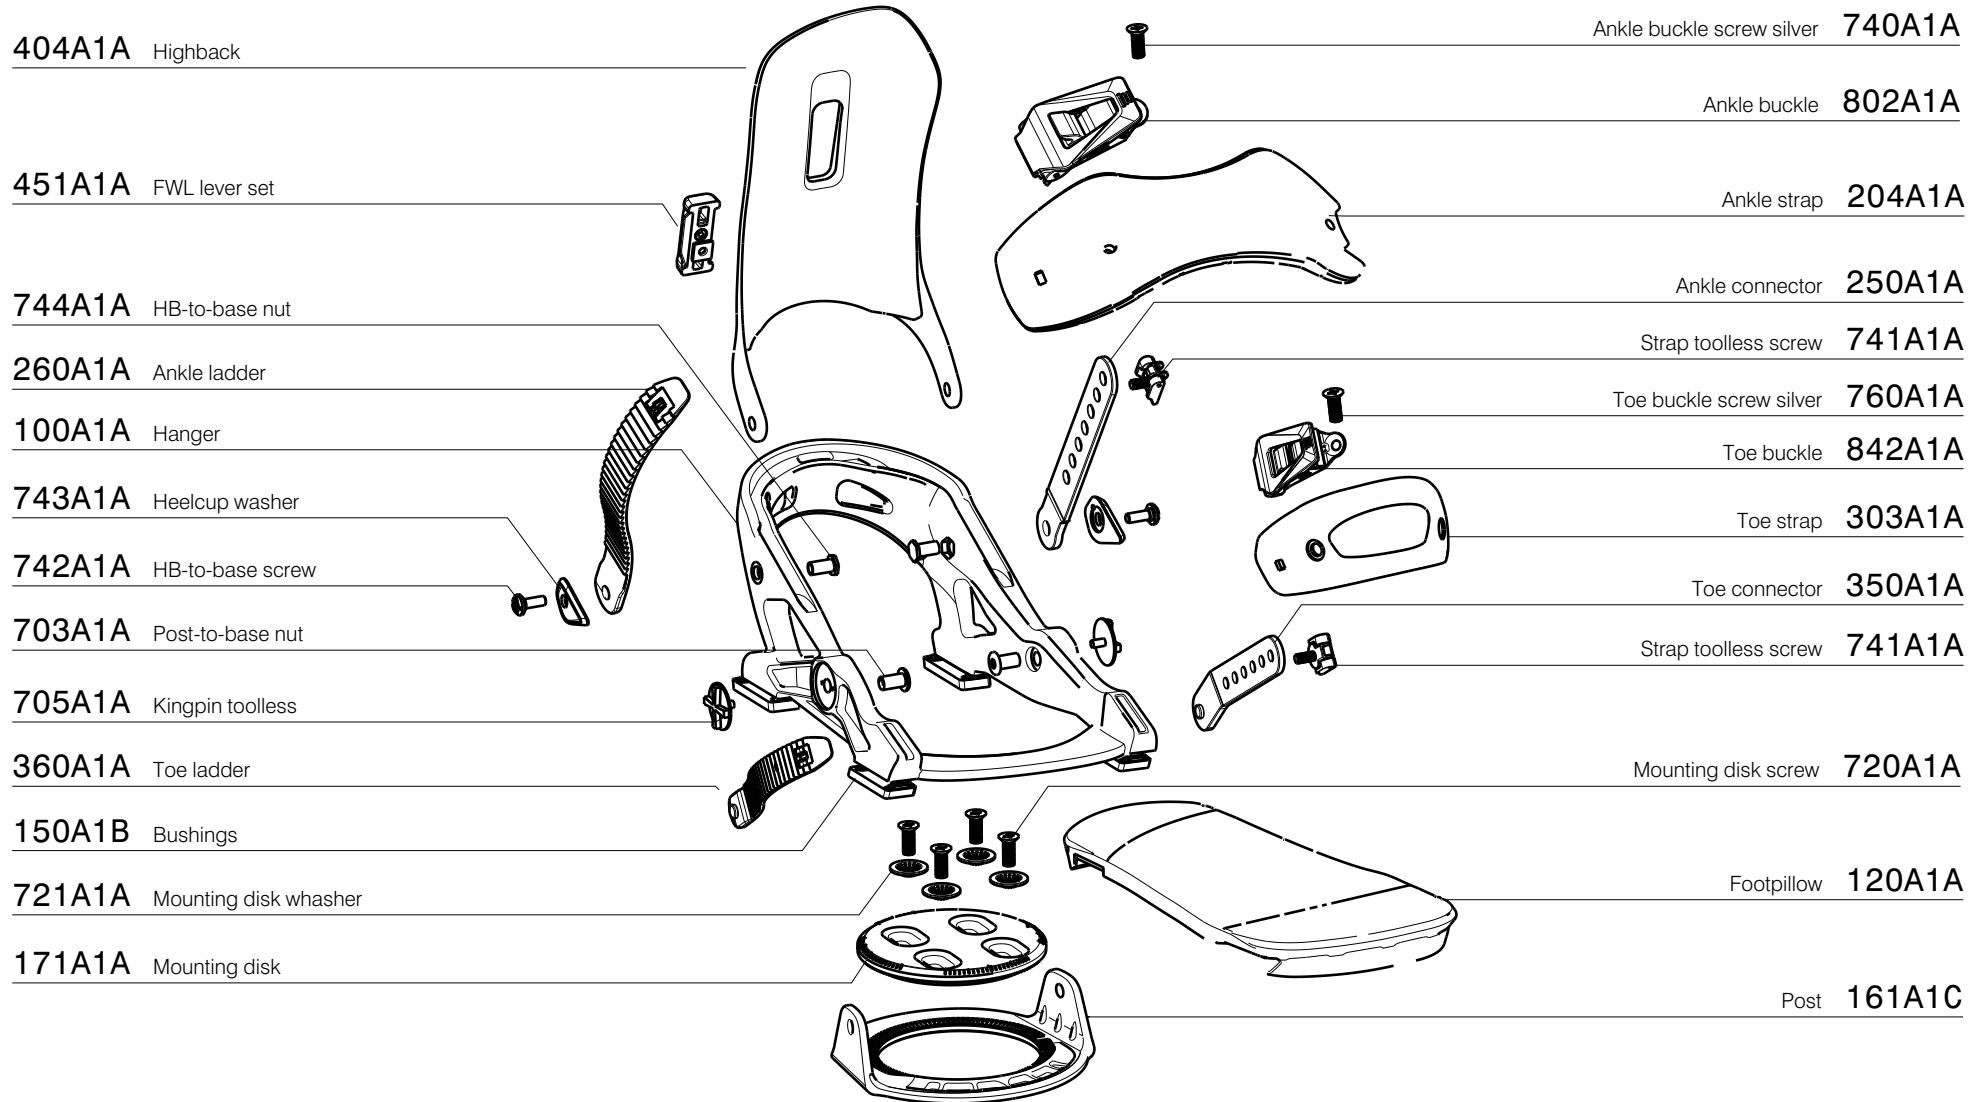

360A1A Toe ladder

150A1B Bushings

721A1A Mounting disk washer

171A1B Mounting disk

Ankle buckle screw silver 740A1A

Ankle buckle 802A1A

Ankle strap 203A1A

Ankle connector 250A1A

Strap toolless screw 741A1A

Toe buckle screw silver 760A1A

Toe buckle 842A1A

Toe strap 303A1A

Toe connector 350A1A

Strap toolless screw 741A1A

Mounting disk screw 720A1A

Footpillow 120A1A

Post 161A1C

401A1A Highback

450A1A FWL lever set

744A1A HB-to-base nut

260A1A Ankle ladder

101A1A Hanger

742A1A HB-to-base screw

703A1A Post-to-base nut