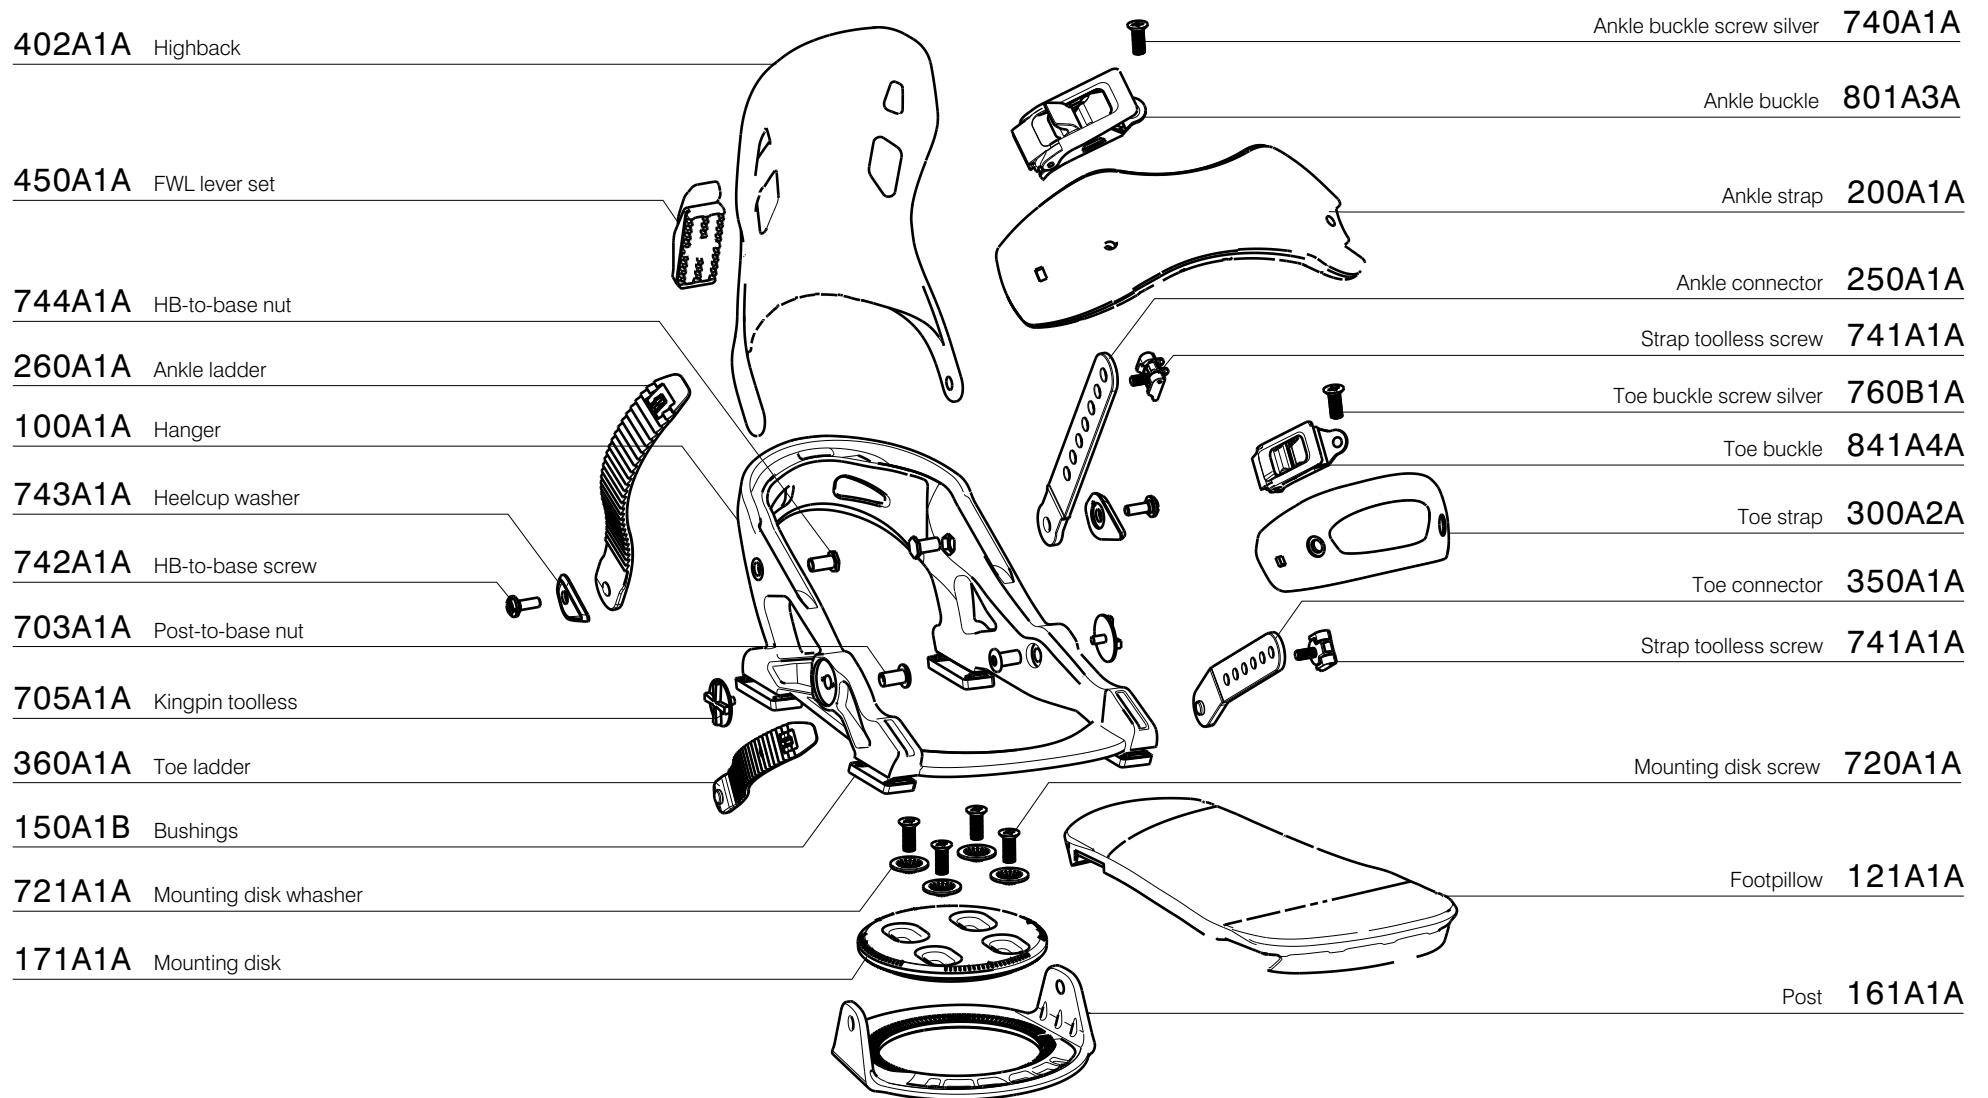

150A1C Bushings

721A1A Mounting disk washer

171A1A Mounting disk

Ankle buckle screw silver 740A1A

Ankle buckle 801A3A

Ankle strap 205A1A

Ankle connector 250A1A

Strap toolless screw 741A1A

Toe buckle screw silver 760A1A

Toe buckle 841A4A

Toe strap 302A1A

Toe connector 350A1A

Strap toolless screw 741A1A

Mounting disk screw 720A1A

Footpillow 121A1A

Post 161A1A

402A1A Highback

Ankle buckle screw silver **740A1A**

Ankle buckle **801A3A**

450A1A FWL lever set

Ankle strap **200A1A**

744A1A HB-to-base nut

Ankle connector **250A1A**

260A1A Ankle ladder