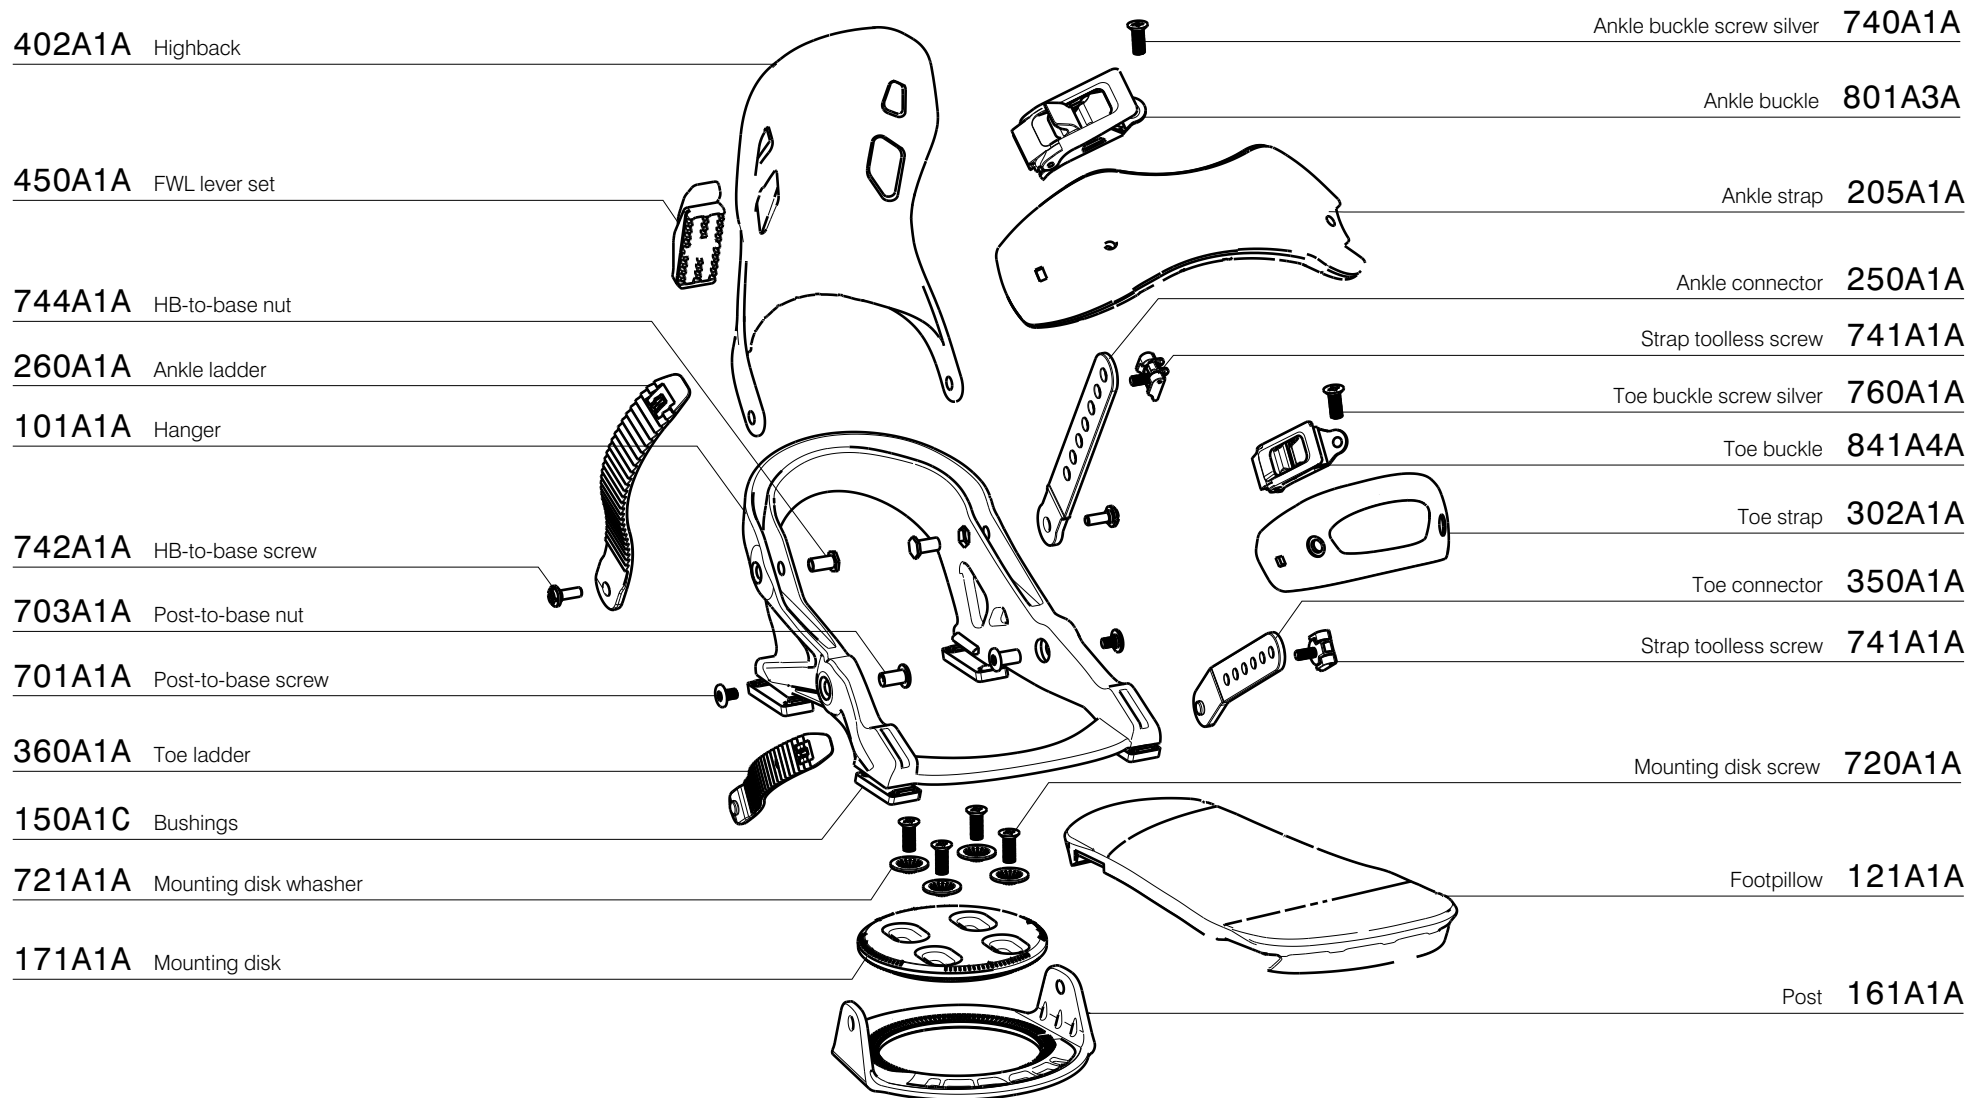

721A1A Mounting disk whasher

171A1A Mounting disk

Ankle buckle screw silver 740A1A

Ankle buckle 801A3A

Ankle strap 203A1A

Ankle connector 250A1A

Strap toolless screw 741A1A

Toe buckle screw silver 760A1A

Toe buckle 841A4A

Toe strap 302A1A

Toe connector 350A1A

Strap toolless screw 741A1A

Mounting disk screw 720A1A

Footpillow 122A1A

Post 161A1A

402A1A Highback

450A1A FWL lever set

744A1A HB-to-base nut

260A1A Ankle ladder

101A1A Hanger

742A1A HB-to-base screw

703A1A Post-to-base nut

701A1A Post-to-base screw

360A1A Toe ladder