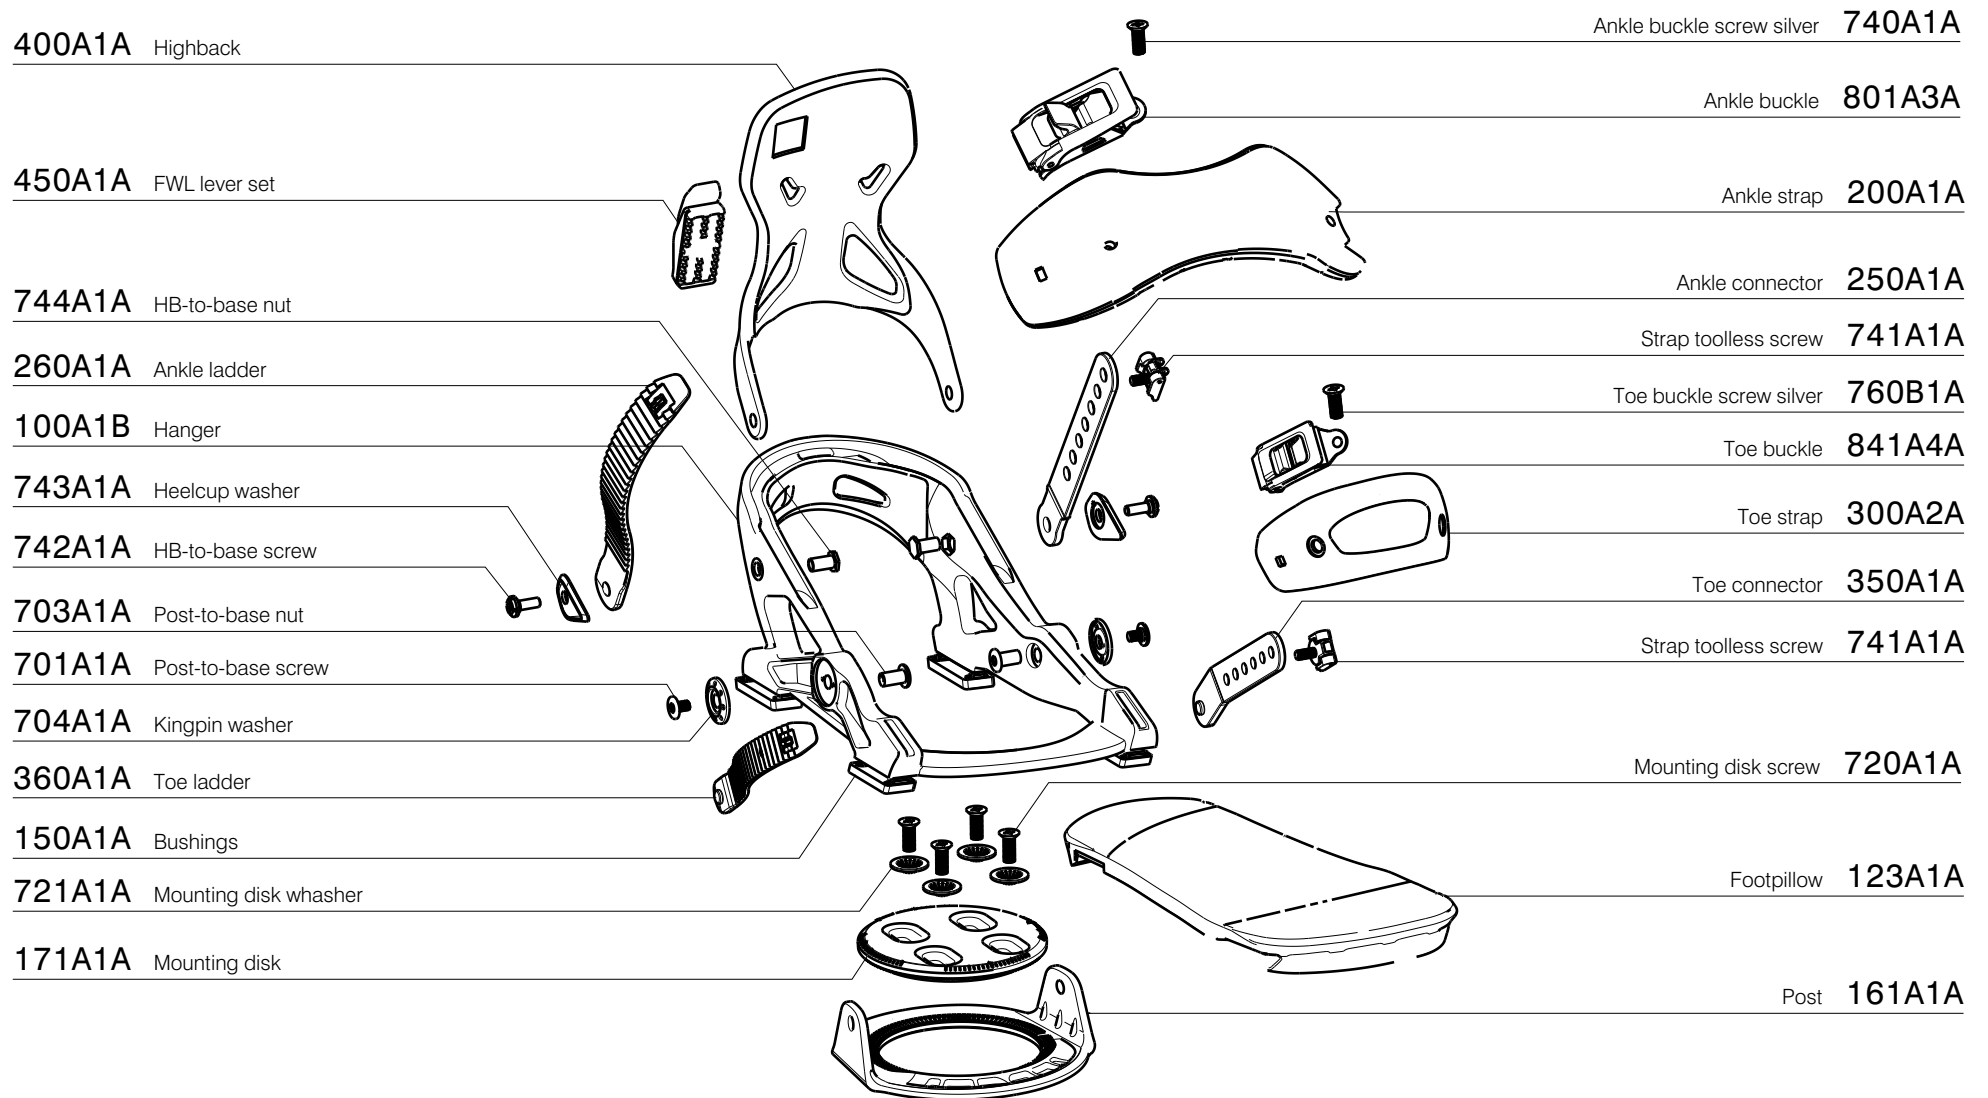

171A1A Mounting disk

Ankle buckle screw silver 740A1A

Ankle buckle 801A3A

Ankle strap 200A1A

Ankle connector 250A1A

Strap toolless screw 741A1A

Toe buckle screw silver 760B1A

Toe buckle 841A4A

Toe strap 300A2A

Toe connector 350A1A

Strap toolless screw 741A1A

Mounting disk screw 720A1A

Footpillow 123A1A

Post 161A1A

400A1A Highback

Ankle buckle screw silver **740A1A**

450A1A FWL lever set

Ankle buckle **801A3A**

744A1A HB-to-base nut

Ankle strap **200A1A**

260A1A Ankle ladder

Ankle connector **250A1A**

100A1B Hanger

Strap toolless screw **741A1A**