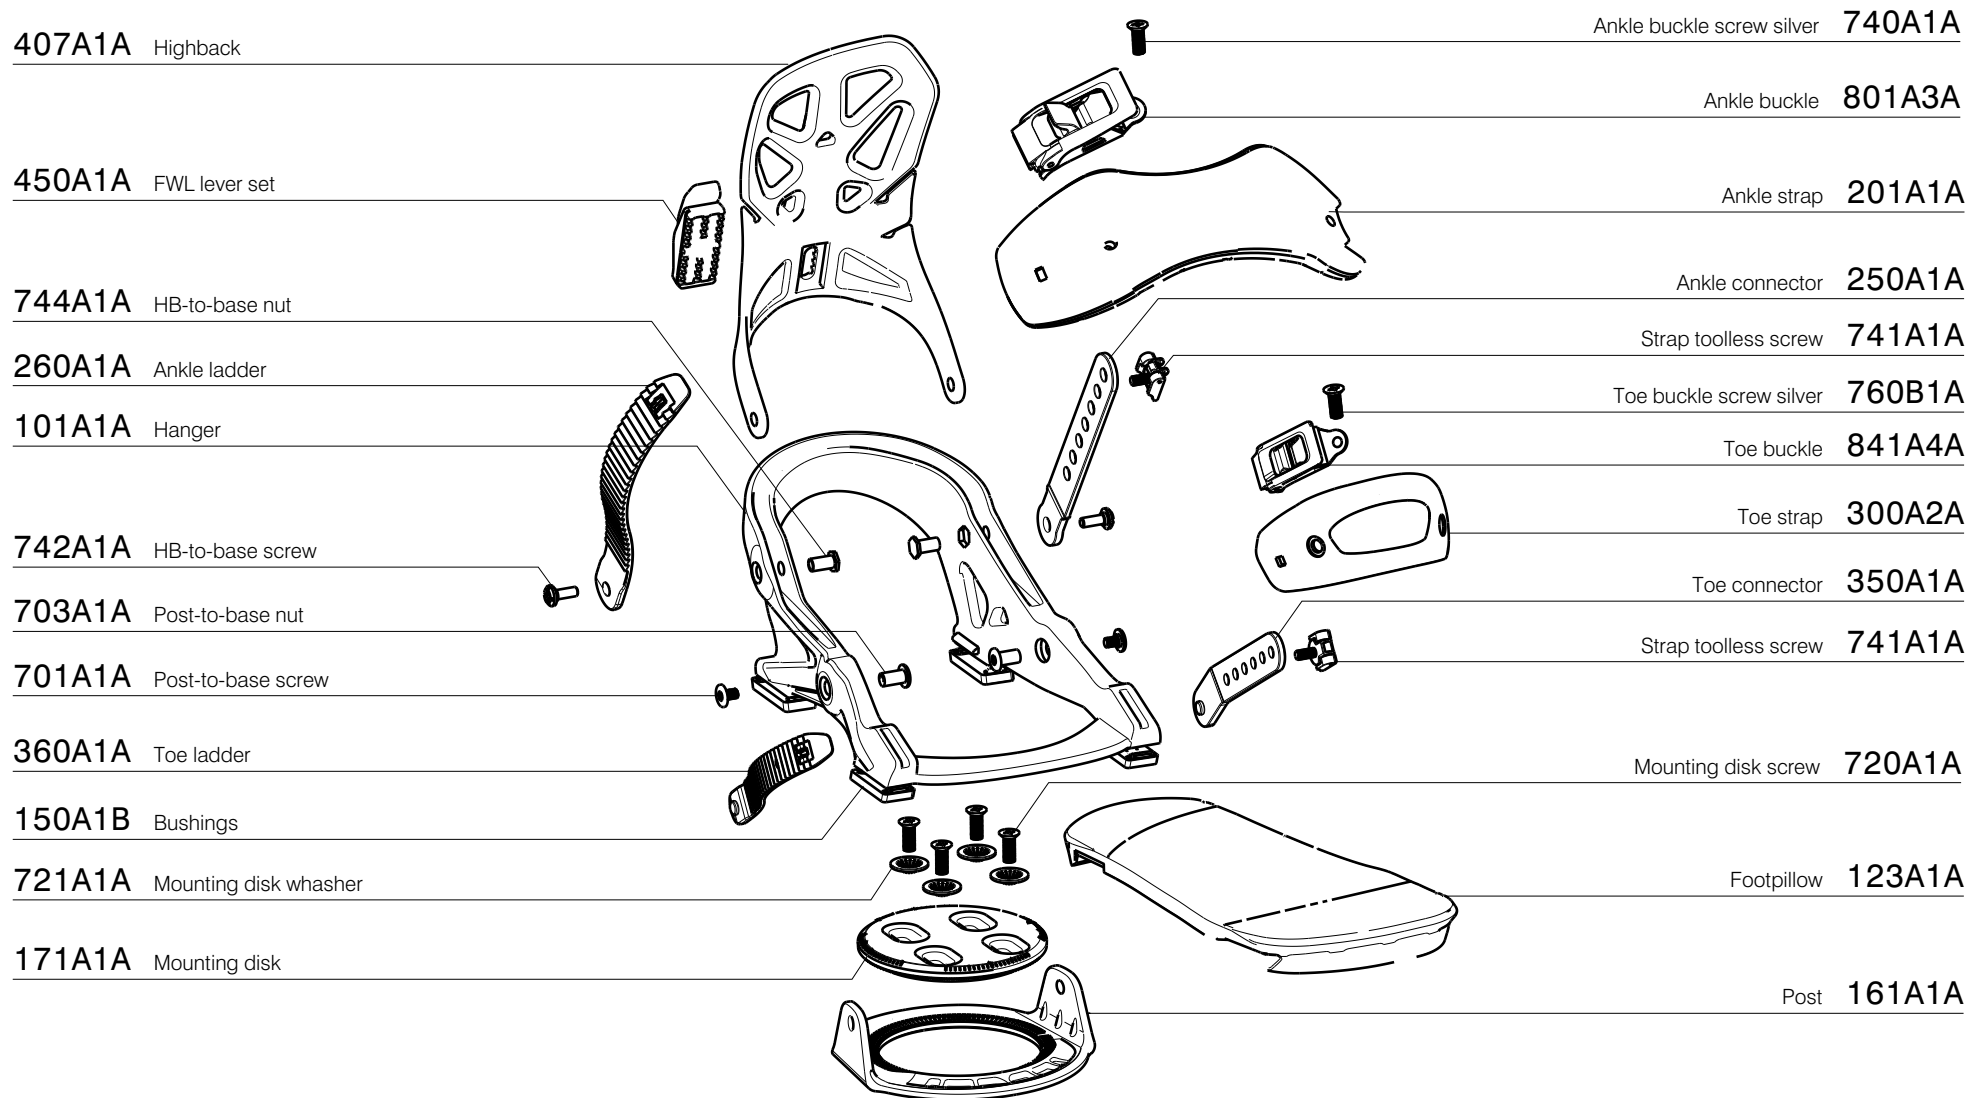

407A1A Highback

450A1A FWL lever set

744A1A HB-to-base nut

260A1A Ankle ladder

101A1A Hanger

742A1A HB-to-base screw

703A1A Post-to-base nut

701A1A Post-to-base screw

360A1A Toe ladder

150A1B Bushings

721A1A Mounting disk washer

171A1A Mounting disk

Ankle buckle screw silver 740A1A

Ankle buckle 801A3A

Ankle strap 201A1A

Ankle connector 250A1A

Strap toolless screw 741A1A

Toe buckle screw silver 760B1A

Toe buckle 841A4A

Toe strap 300A2A

Toe connector 350A1A

Strap toolless screw 741A1A

Mounting disk screw 720A1A

Footpillow 123A1A

Post 161A1A