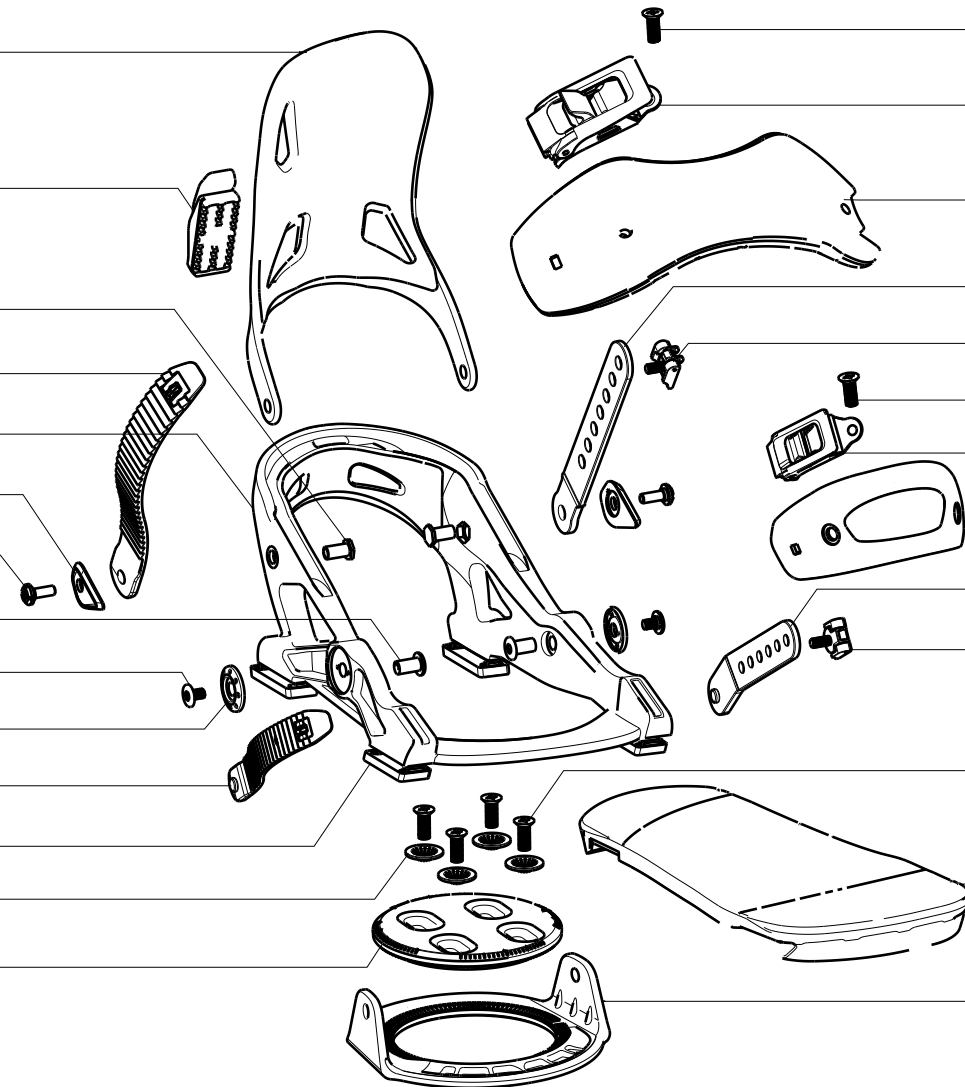

171A1A Mounting disk

Ankle buckle screw silver 740A1A

Ankle buckle 801A3A

Ankle strap 200A1A

Ankle connector 250A1A

Strap toolless screw 741A1A

Toe buckle screw silver 760B1A

Toe buckle 841A4A

Toe strap 300A2A

Toe connector 350A1A

Strap toolless screw 741A1A

Mounting disk screw 720A1A

Footpillow 123A1A

Post 161A1A

400A1A Highback

Ankle buckle screw silver **740A1A**

450A1A FWL lever set

Ankle buckle **801A3A**

744A1A HB-to-base nut

Ankle strap **200A1A**

260A1A Ankle ladder

Ankle connector **250A1A**

100A1B Hanger

Strap toolless screw **741A1A**