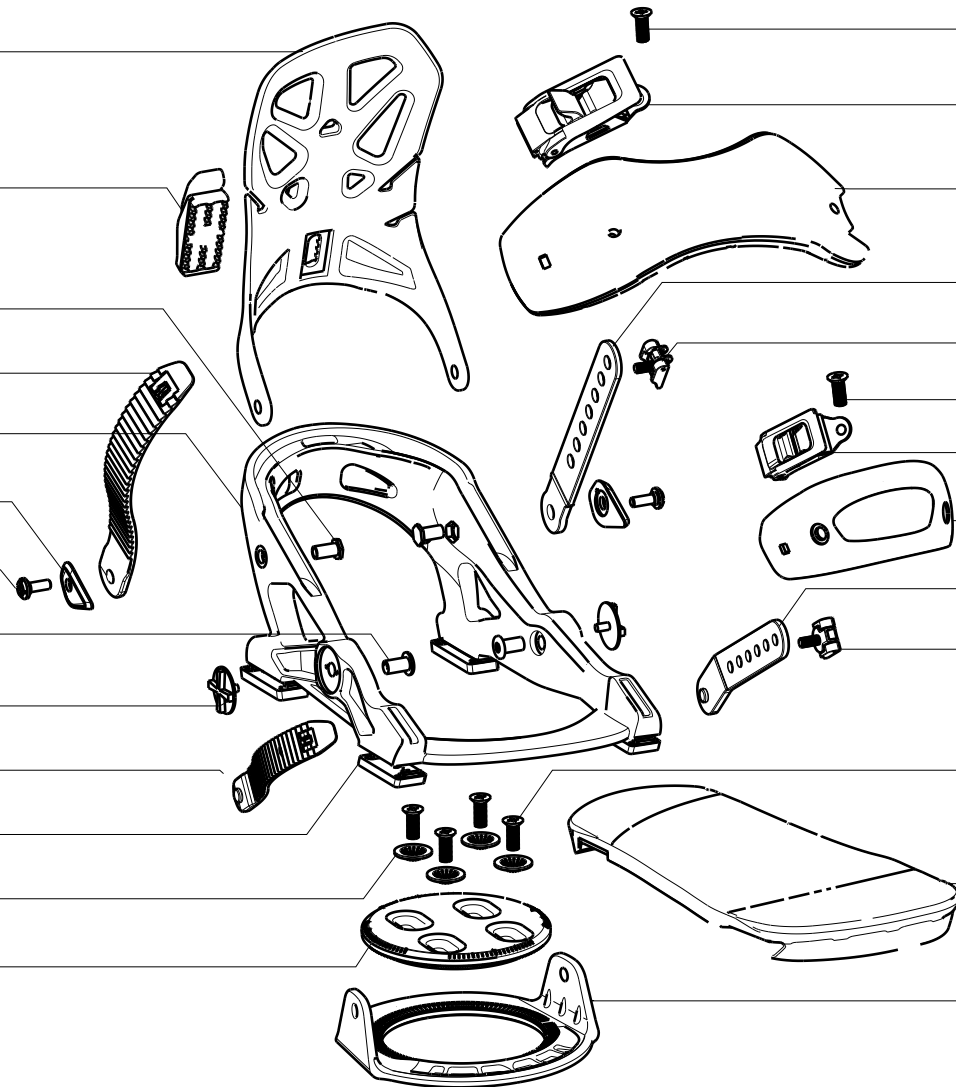

Toe buckle 841A4A

Toe strap 302A1A

Toe connector 350A1A

Strap toolless screw 741A1A

Mounting disk screw 720A1A

Footpillow 122A1A

Post 161A1A

402A1A Highback

450A1A FWL lever set

744A1A HB-to-base nut

260A1A Ankle ladder

101A1A Hanger

742A1A HB-to-base screw

703A1A Post-to-base nut

701A1A Post-to-base screw

360A1A Toe ladder