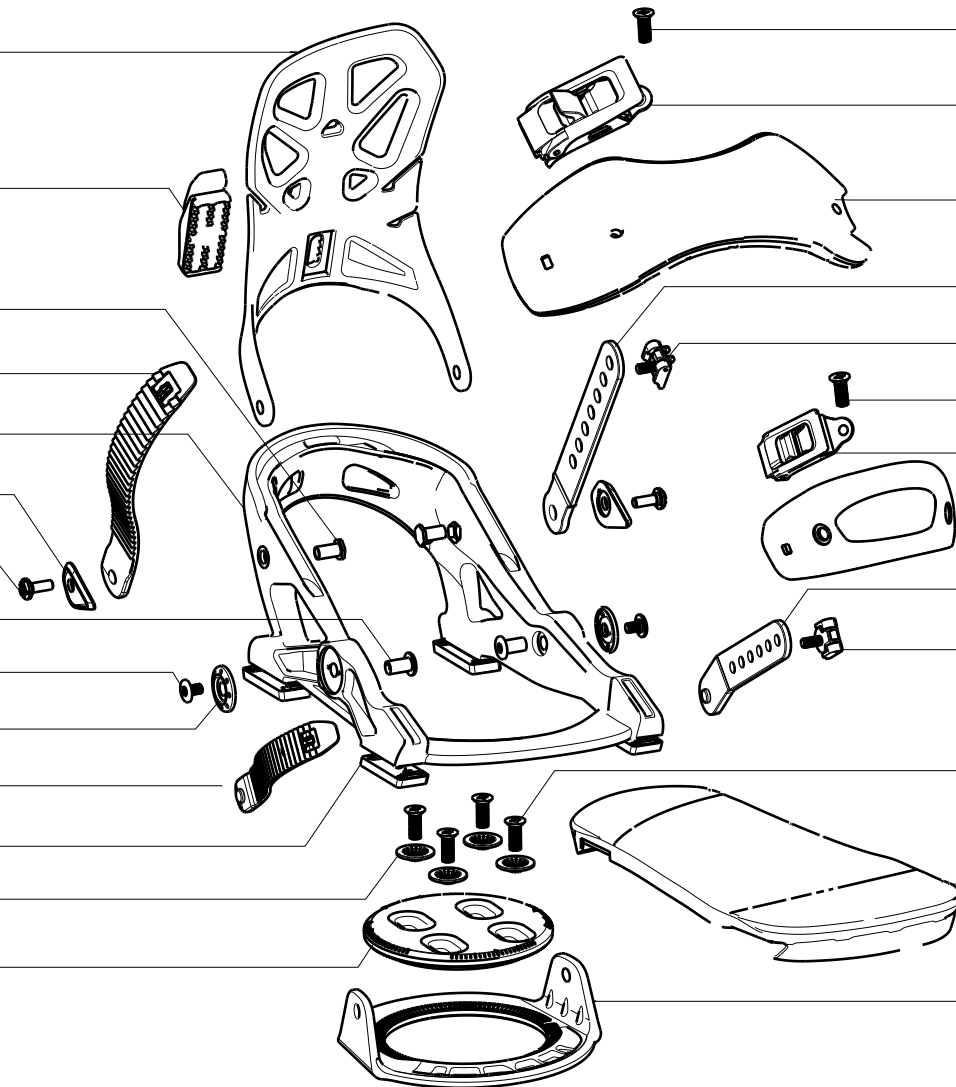

Ankle buckle screw silver 740A1A

Ankle buckle 801A3A

Ankle strap 203A1A

Ankle connector 250A1A

Strap toolless screw 741A1A

Toe buckle screw silver 760A1A

Toe buckle 841A4A

Toe strap 302A1A

Toe connector 350A1A

Strap toolless screw 741A1A

Mounting disk screw 720A1A

Footpillow 122A1A

Post 161A1A

407A1A Highback

450A1A FWL lever set

744A1A HB-to-base nut