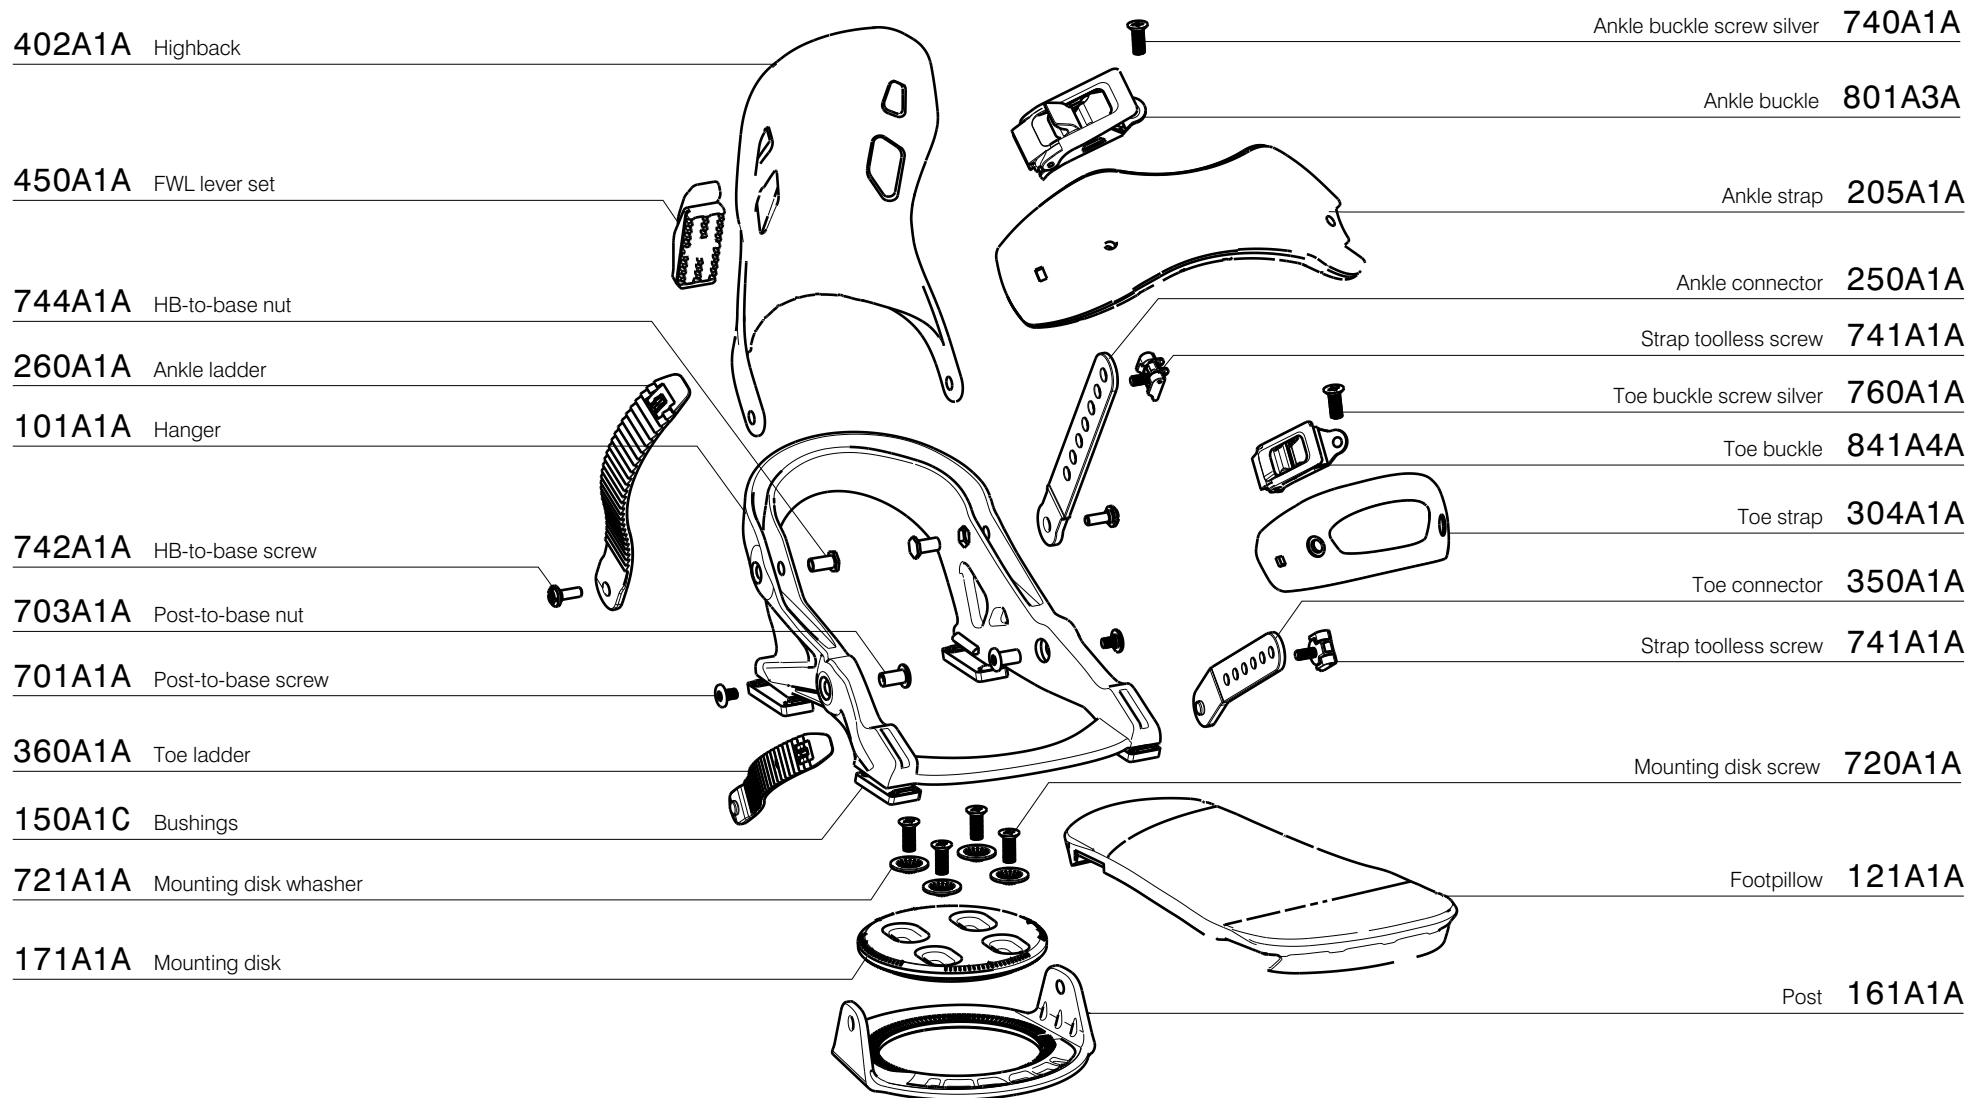

742A1A HB-to-base screw

703A1A Post-to-base nut

705A1A Kingpin toolless

360A1A Toe ladder

150A1B Bushings

721A1A Mounting disk washer

171A1A Mounting disk

Ankle buckle screw silver **740A1A**

Ankle buckle **801A3A**

Ankle strap **203A1A**

Ankle connector **250A1A**

Strap toolless screw **741A1A**

Toe buckle screw silver **760A1A**

Toe buckle **841A4A**

Toe strap **304A1A**

Toe connector **350A1A**

Strap toolless screw **741A1A**

Mounting disk screw **720A1A**

Footpillow **122A1A**

Post **161A1A**

402A1A Highback

450A1A FWL lever set

744A1A HB-to-base nut

260A1A Ankle ladder