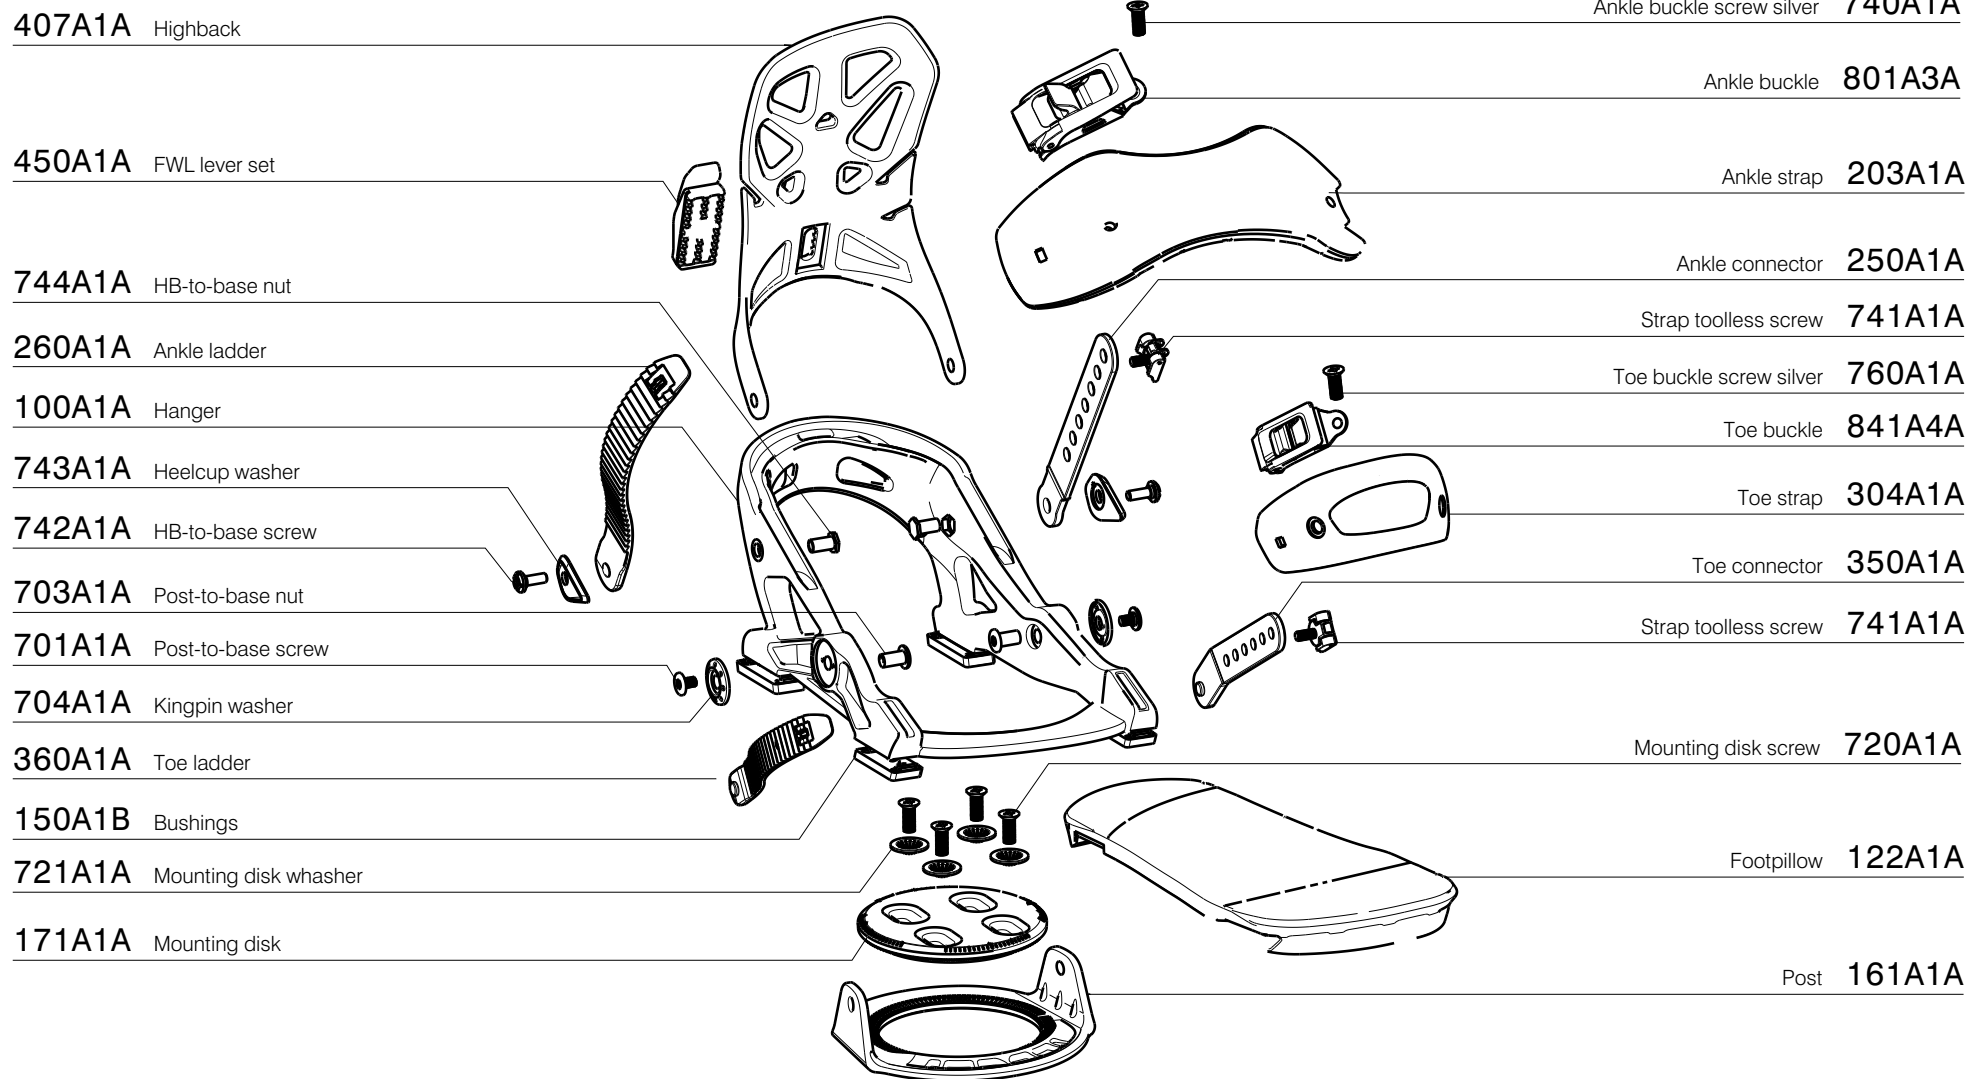

Ankle connector 250A1A

Strap toolless screw 741A1A

Toe buckle screw silver 760A1A

Toe buckle 842A1A

Toe strap 303A1A

Toe connector 350A1A

Strap toolless screw 741A1A

Mounting disk screw 720A1A

Footpillow 120A1A

Post 161A1C

407A1A Highback

450A1A FWL lever set

744A1A HB-to-base nut

260A1A Ankle ladder

100A1A Hanger

743A1A Heelcup washer