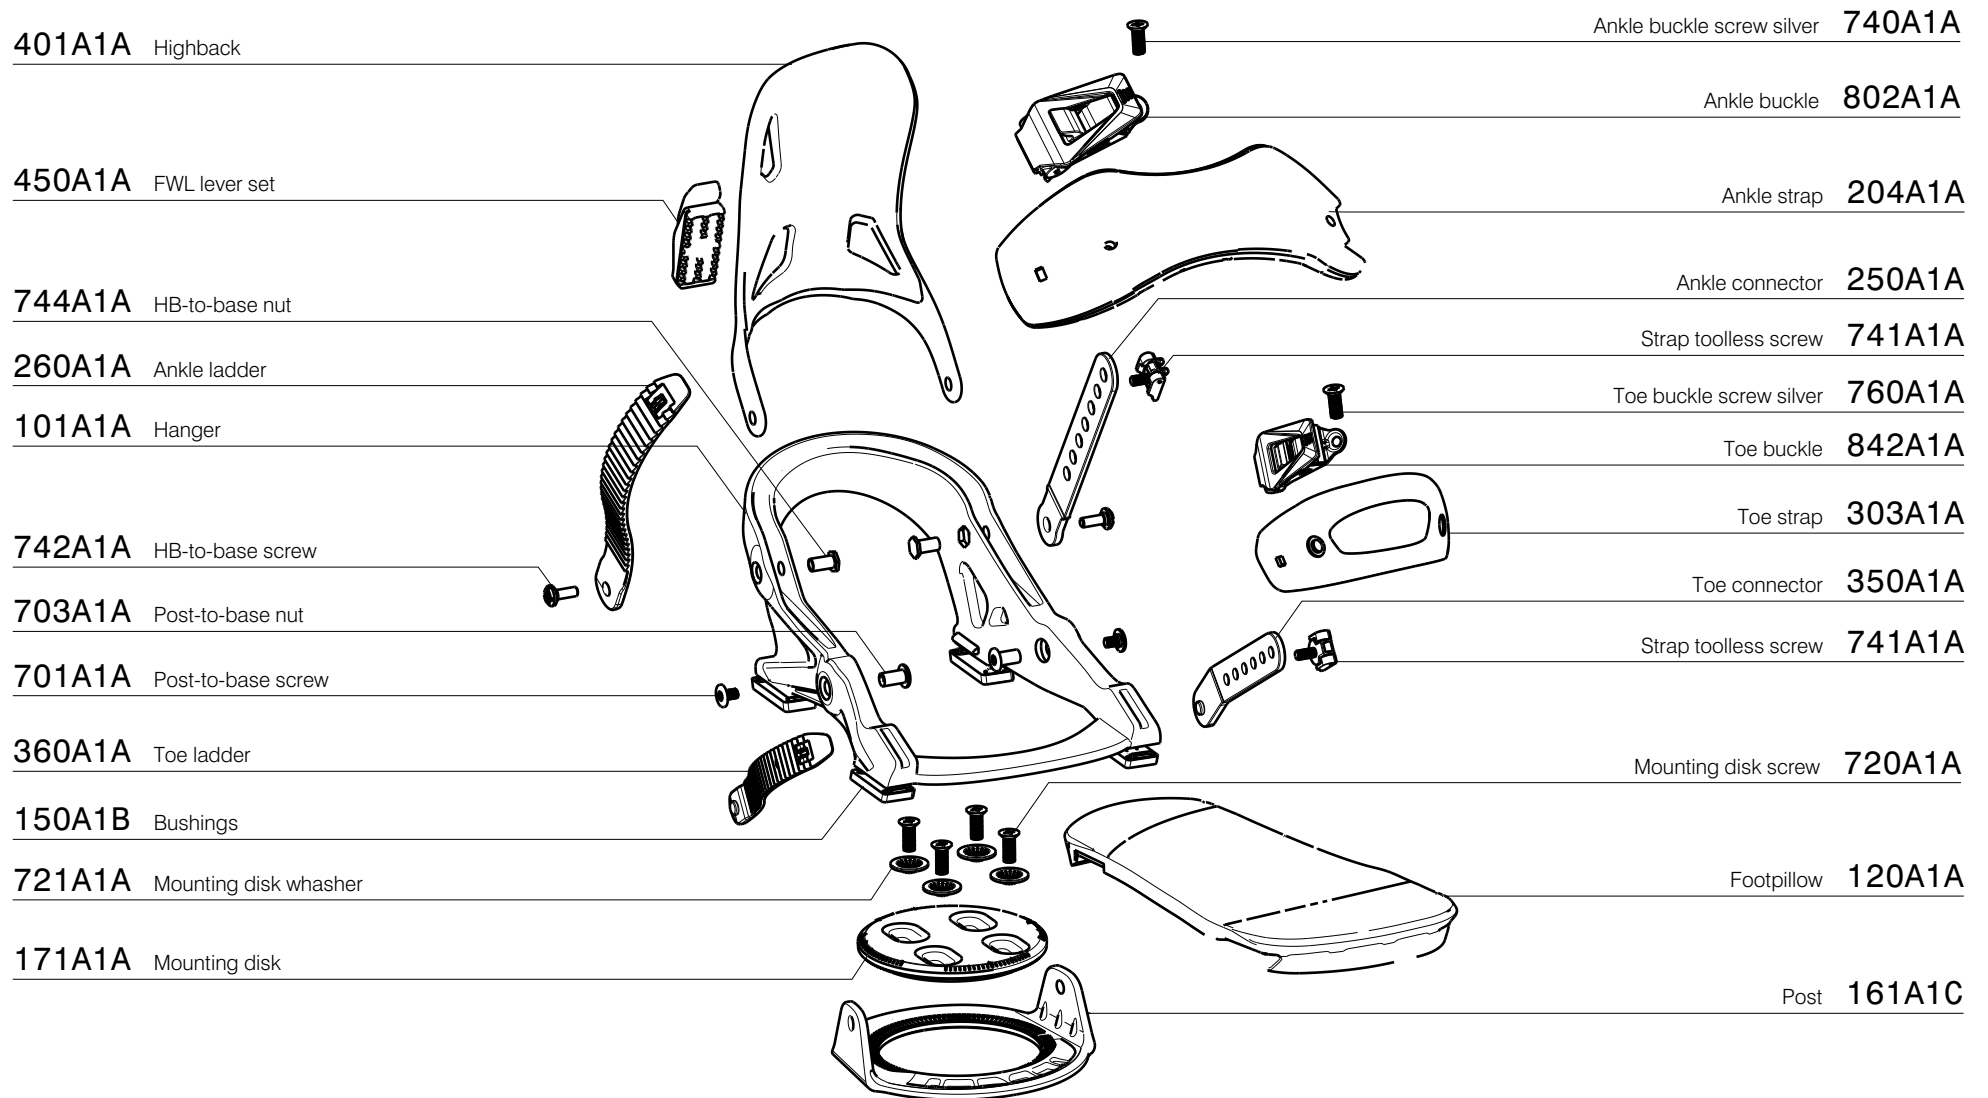

360A1A Toe ladder

150A1B Bushings

721A1A Mounting disk washer

171A1B Mounting disk

Ankle buckle screw silver 740A1A

Ankle buckle 802A1A

Ankle strap 203A1A

Ankle connector 250A1A

Strap toolless screw 741A1A

Toe buckle screw silver 760A1A

Toe buckle 842A1A

Toe strap 303A1A

Toe connector 350A1A

Strap toolless screw 741A1A

Mounting disk screw 720A1A

Footpillow 120A1A

Post 161A1C

401A1A Highback

450A1A FWL lever set

744A1A HB-to-base nut

260A1A Ankle ladder

101A1A Hanger

742A1A HB-to-base screw

703A1A Post-to-base nut

Ankle connector 250A1A

Strap toolless screw 741A1A

Toe buckle screw silver 760A1A

Toe buckle 842A1A

Toe strap 303A1A

Toe connector 350A1A

Strap toolless screw 741A1A

Mounting disk screw 720A1A