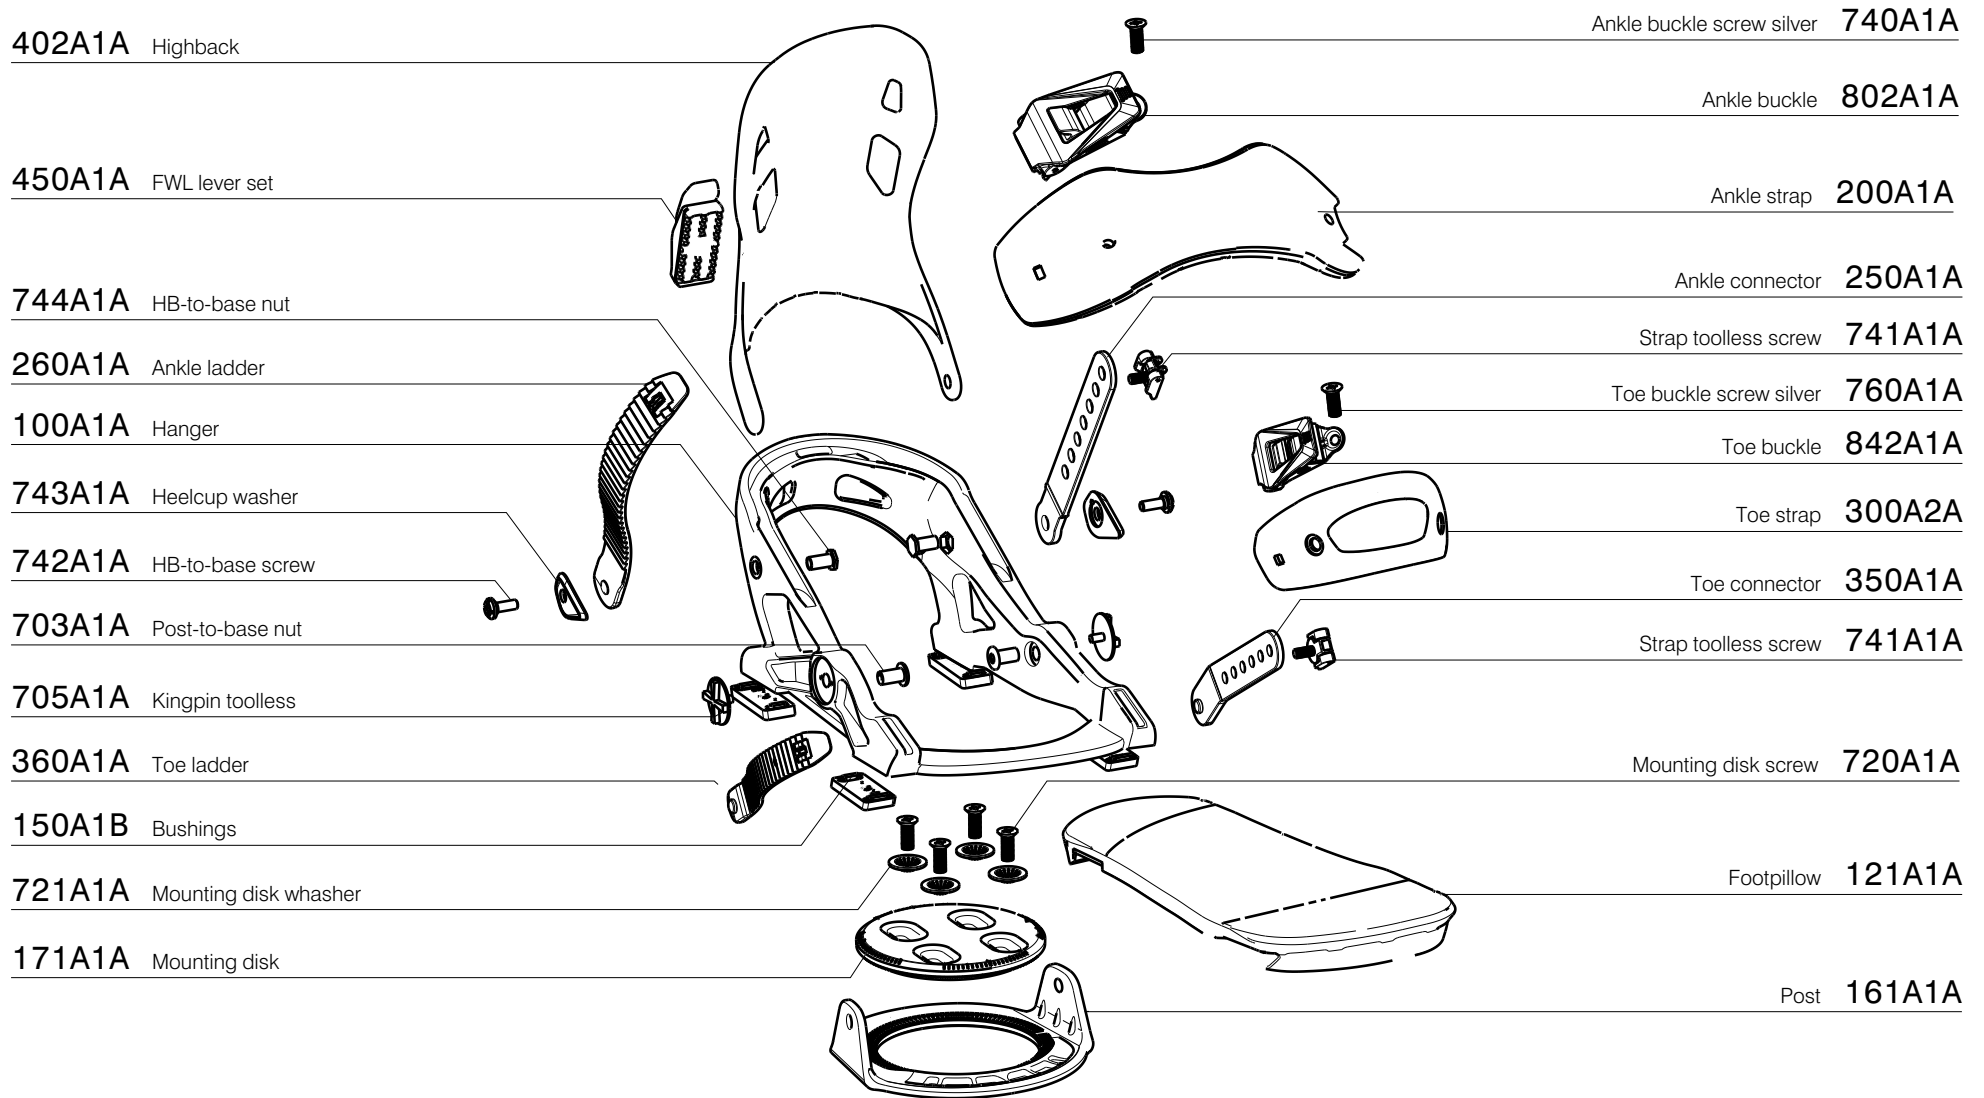

Ankle buckle screw silver 740A1A

Ankle buckle 801A3A

Ankle strap 205A1A

Ankle connector 250A1A

Strap toolless screw 741A1A

Toe buckle screw silver 760A1A

Toe buckle 841A4A

Toe strap 304A1A

Toe connector 350A1A

Strap toolless screw 741A1A

Mounting disk screw 720A1A

Footpillow 121A1A

Post 161A1A

407A1A Highback

450A1A FWL lever set

744A1A HB-to-base nut