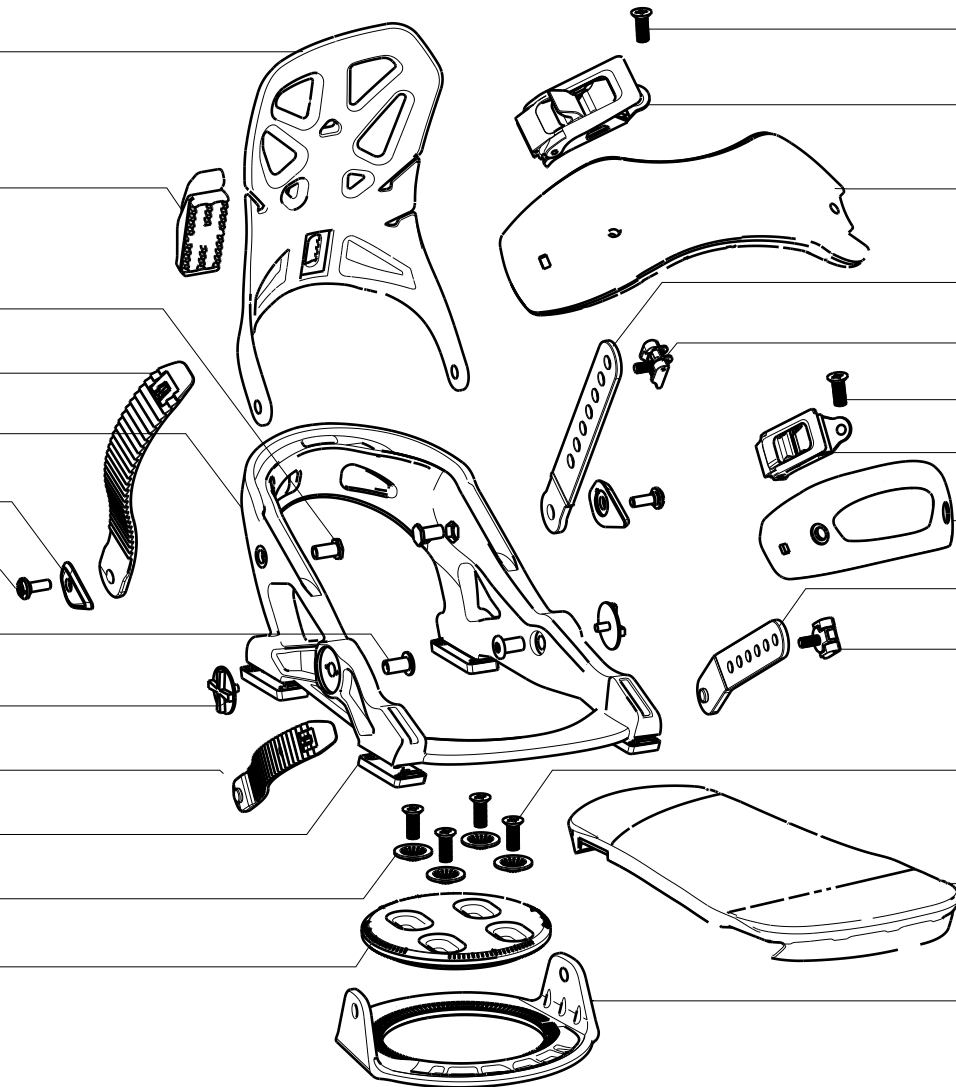

Ankle buckle **801A3A**

Ankle strap **203A1A**

Ankle connector **250A1A**

Strap toolless screw **741A1A**

Toe buckle screw silver **760A1A**

Toe buckle **841A4A**

Toe strap **304A1A**

Toe connector **350A1A**

Strap toolless screw **741A1A**

Mounting disk screw **720A1A**

Footpillow **122A1A**

Post **161A1A**

402A1A Highback

450A1A FWL lever set

744A1A HB-to-base nut

260A1A Ankle ladder