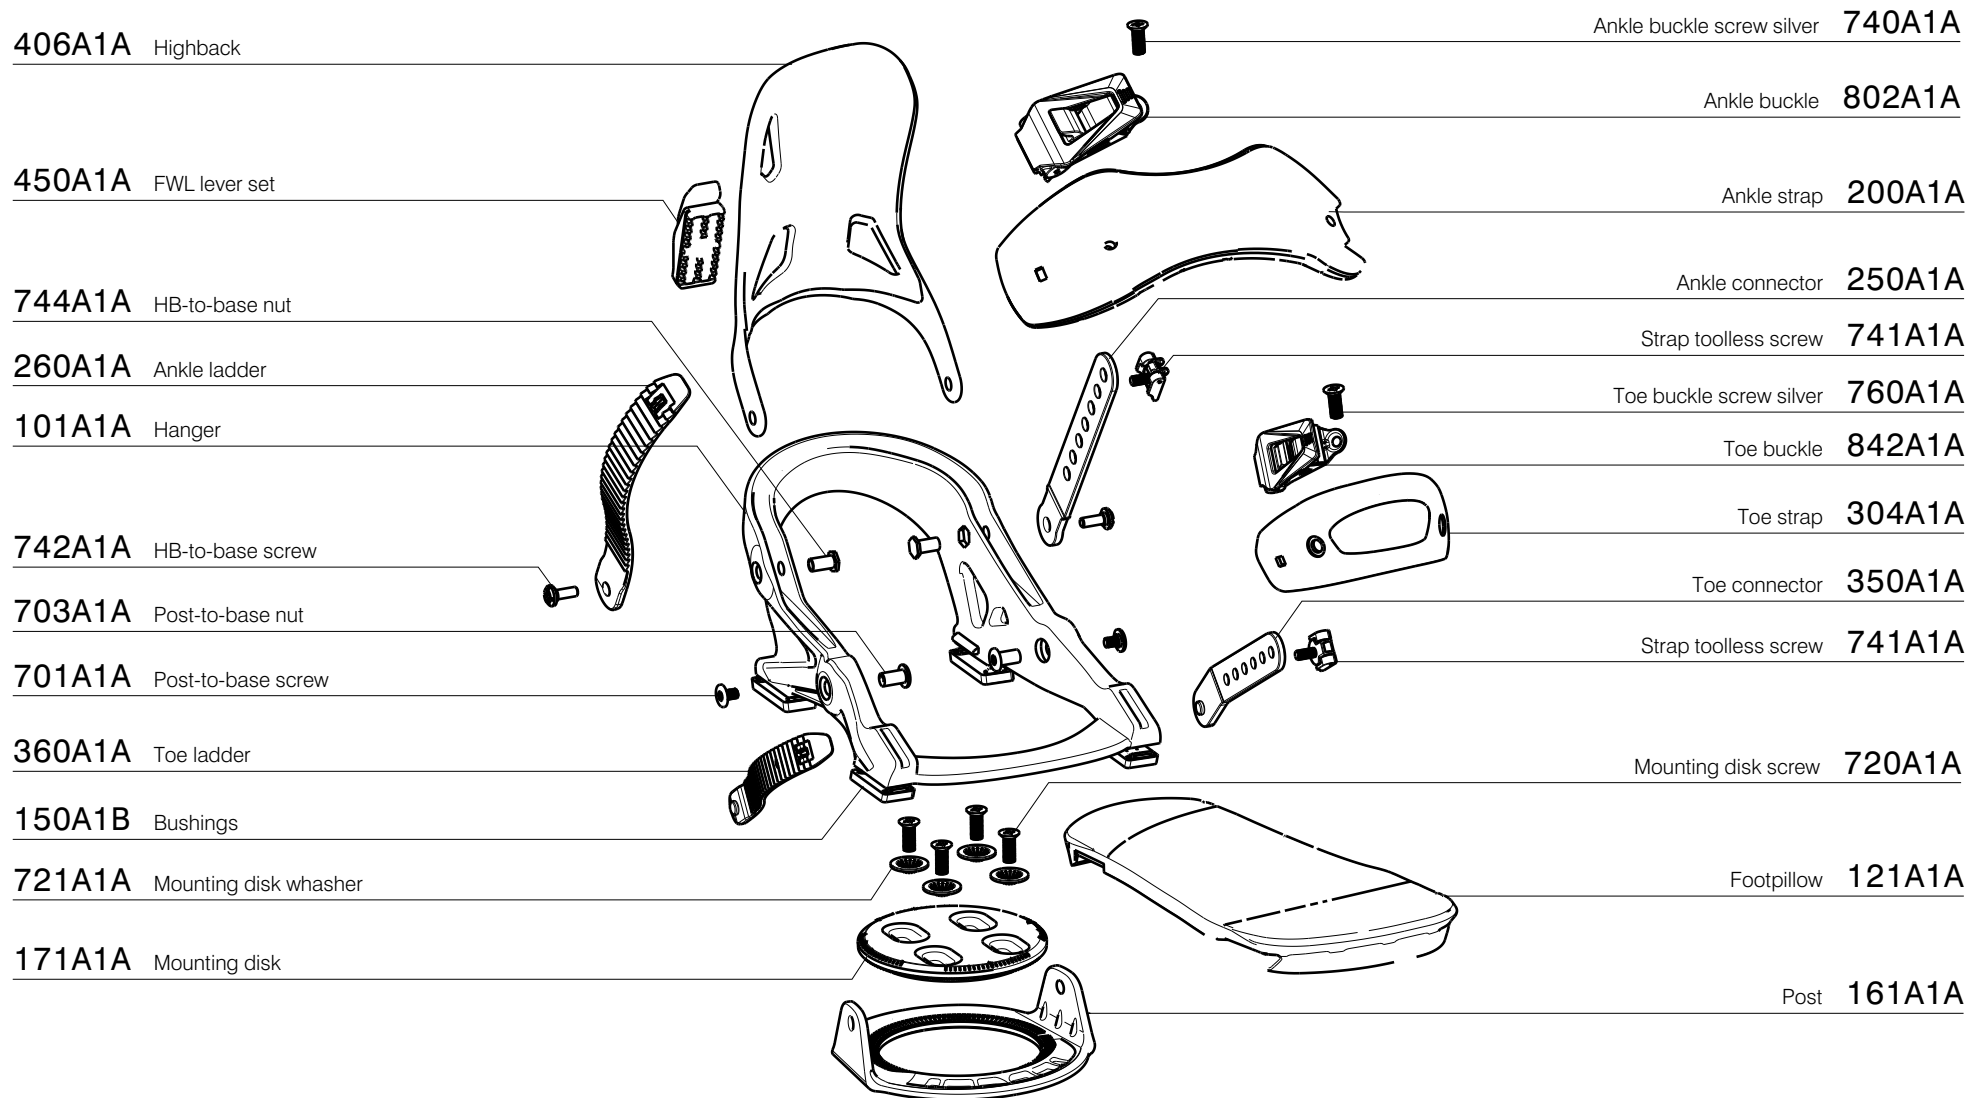

Ankle buckle screw silver 740A1A

Ankle buckle 801A3A

Ankle strap 205A1A

Ankle connector 250A1A

Strap toolless screw 741A1A

Toe buckle screw silver 760A1A

Toe buckle 841A4A

Toe strap 304A1A

Toe connector 350A1A

Strap toolless screw 741A1A

Mounting disk screw 720A1A

Footpillow 121A1A

Post 161A1A

407A1A Highback

450A1A FWL lever set

744A1A HB-to-base nut

260A1A Ankle ladder

101A1A Hanger

742A1A HB-to-base screw

703A1A Post-to-base nut

701A1A Post-to-base screw

360A1A Toe ladder

150A1B Bushings

721A1A Mounting disk washer

171A1A Mounting disk

Ankle buckle screw silver 740A1A

Ankle buckle 801A3A

Ankle strap 201A1A

Ankle connector 250A1A

Strap toolless screw 741A1A

Toe buckle screw silver 760B1A

Toe buckle 841A4A