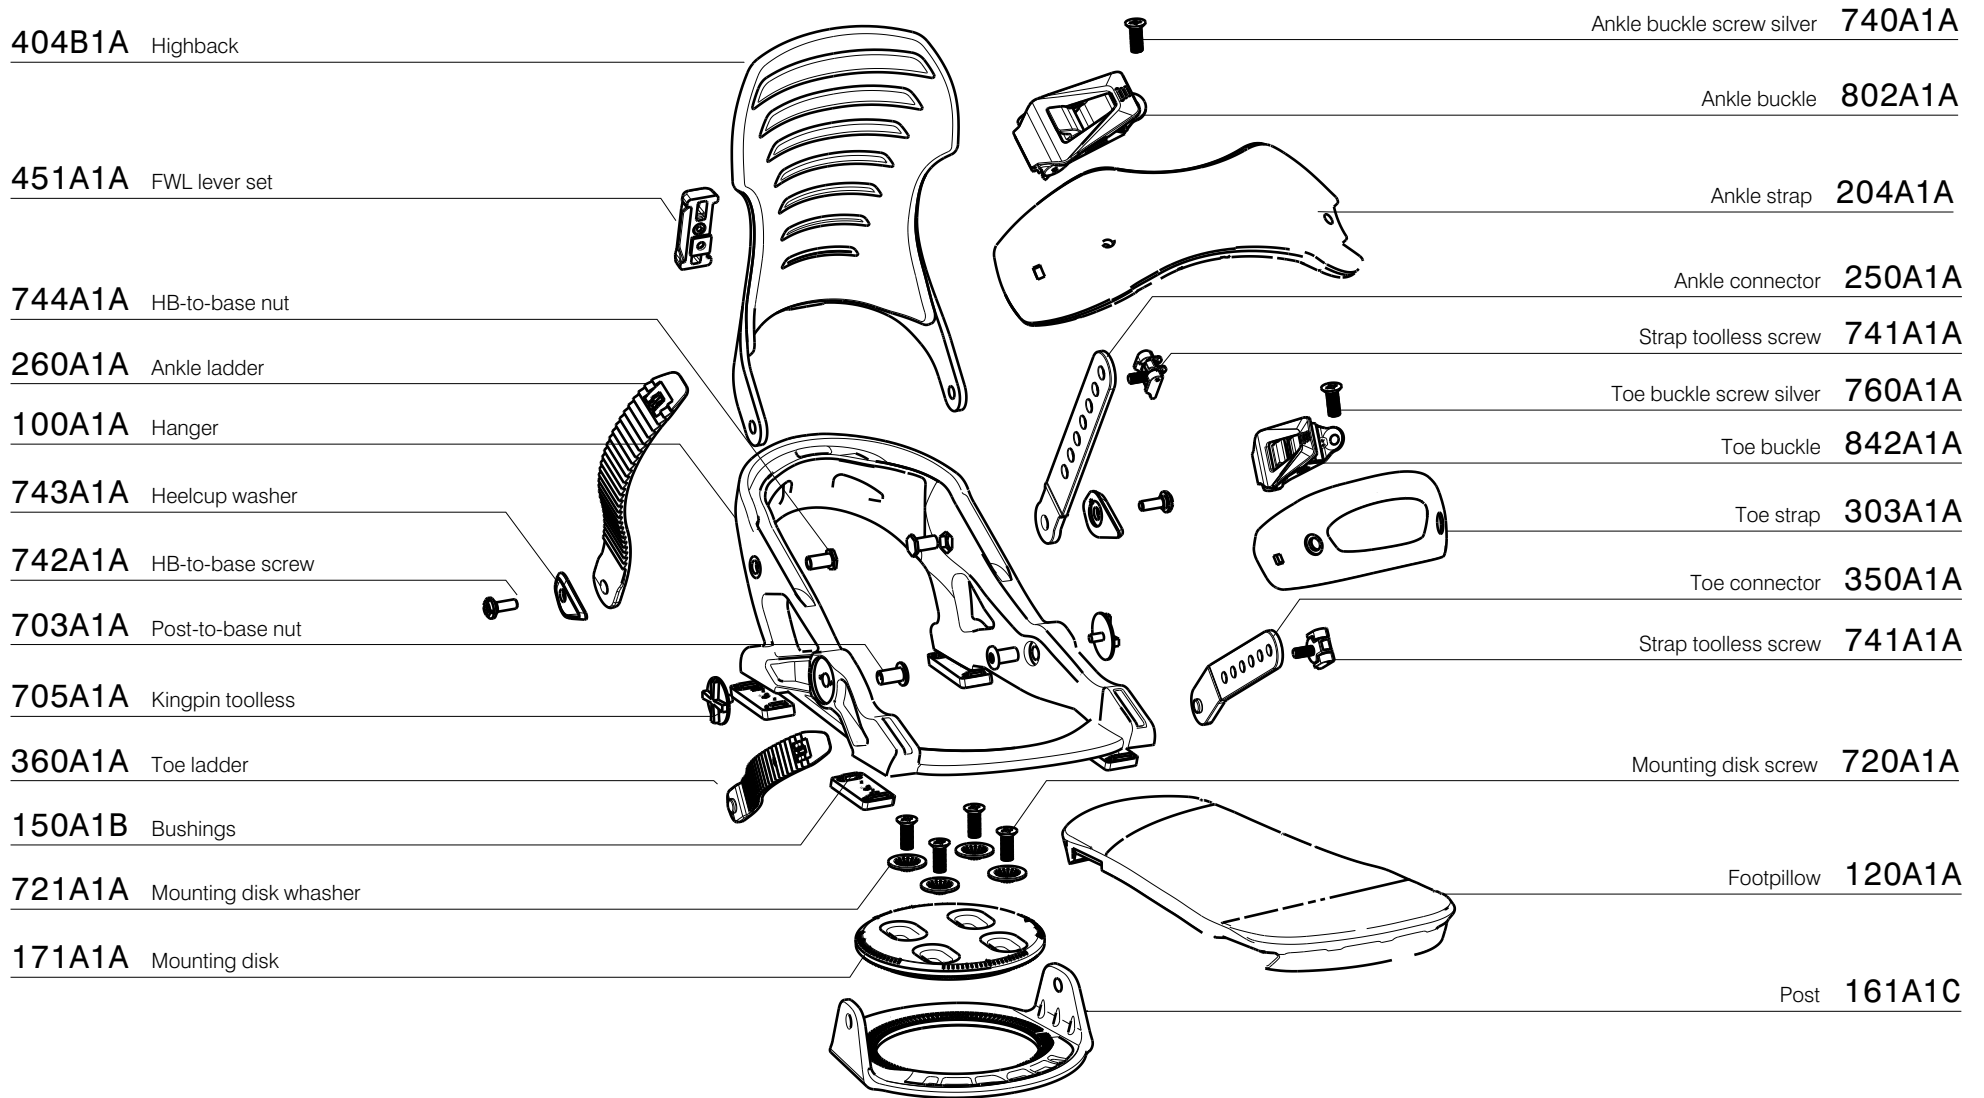

360A1A Toe ladder

150A1B Bushings

721A1A Mounting disk washer

171A1B Mounting disk

Ankle buckle screw silver 740A1A

Ankle buckle 802A1A

Ankle strap 203A1A

Ankle connector 250A1A

Strap toolless screw 741A1A

Toe buckle screw silver 760A1A

Toe buckle 842A1A

Toe strap 303A1A

Toe connector 350A1A

Strap toolless screw 741A1A

Mounting disk screw 720A1A

Footpillow 120A1A

Post 161A1C

401A1A Highback

450A1A FWL lever set

744A1A HB-to-base nut

260A1A Ankle ladder

101A1A Hanger

742A1A HB-to-base screw

703A1A Post-to-base nut