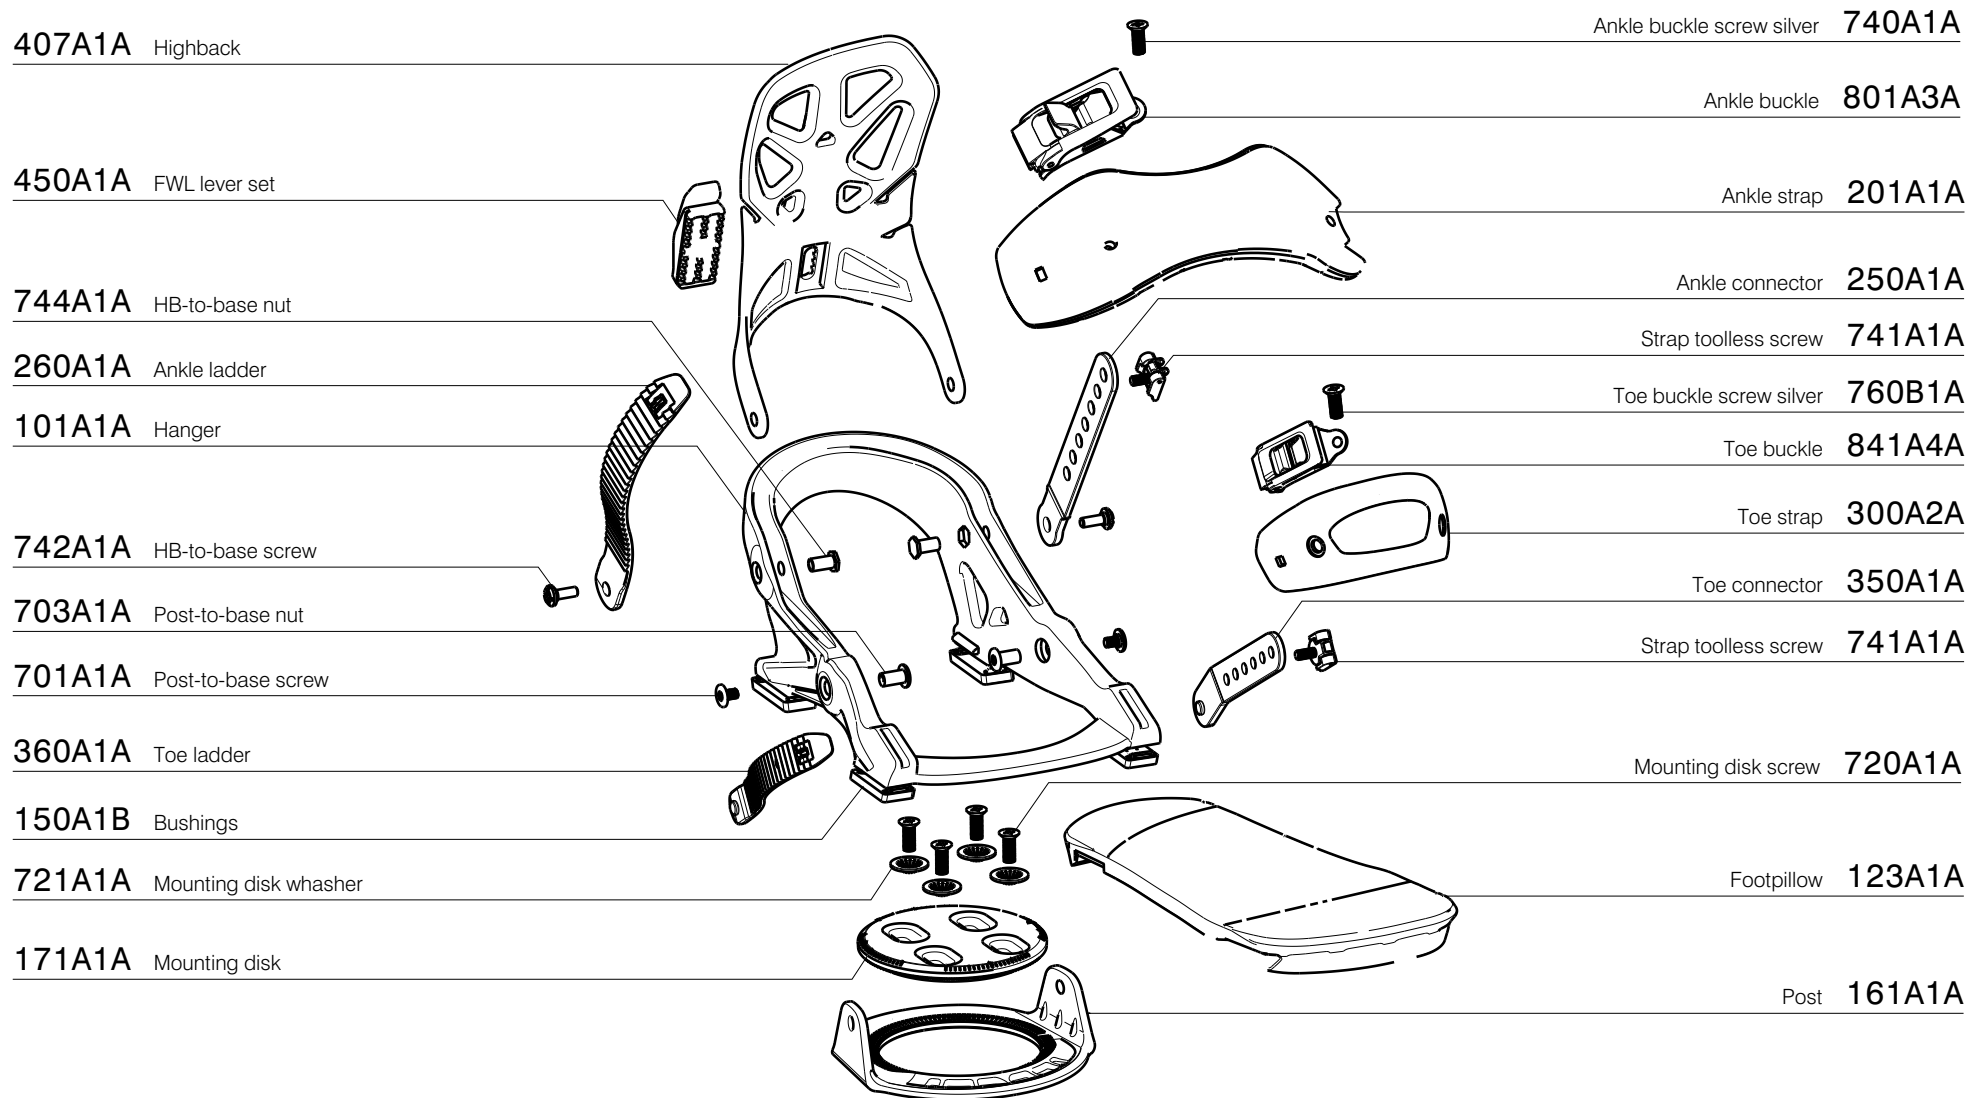

Ankle buckle screw silver 740A1A

Ankle buckle 801A3A

Ankle strap 205A1A

Ankle connector 250A1A

Strap toolless screw 741A1A

Toe buckle screw silver 760A1A

Toe buckle 841A4A

Toe strap 304A1A

Toe connector 350A1A

Strap toolless screw 741A1A

Mounting disk screw 720A1A

Footpillow 121A1A

Post 161A1A

407A1A Highback

450A1A FWL lever set

744A1A HB-to-base nut

260A1A Ankle ladder

101A1A Hanger

742A1A HB-to-base screw

703A1A Post-to-base nut

701A1A Post-to-base screw

360A1A Toe ladder

150A1B Bushings

721A1A Mounting disk washer

171A1A Mounting disk

Ankle buckle screw silver 740A1A

Ankle buckle 801A3A

Ankle strap 201A1A

Ankle connector 250A1A

Strap toolless screw 741A1A

Toe buckle screw silver 760B1A

Toe buckle 841A4A